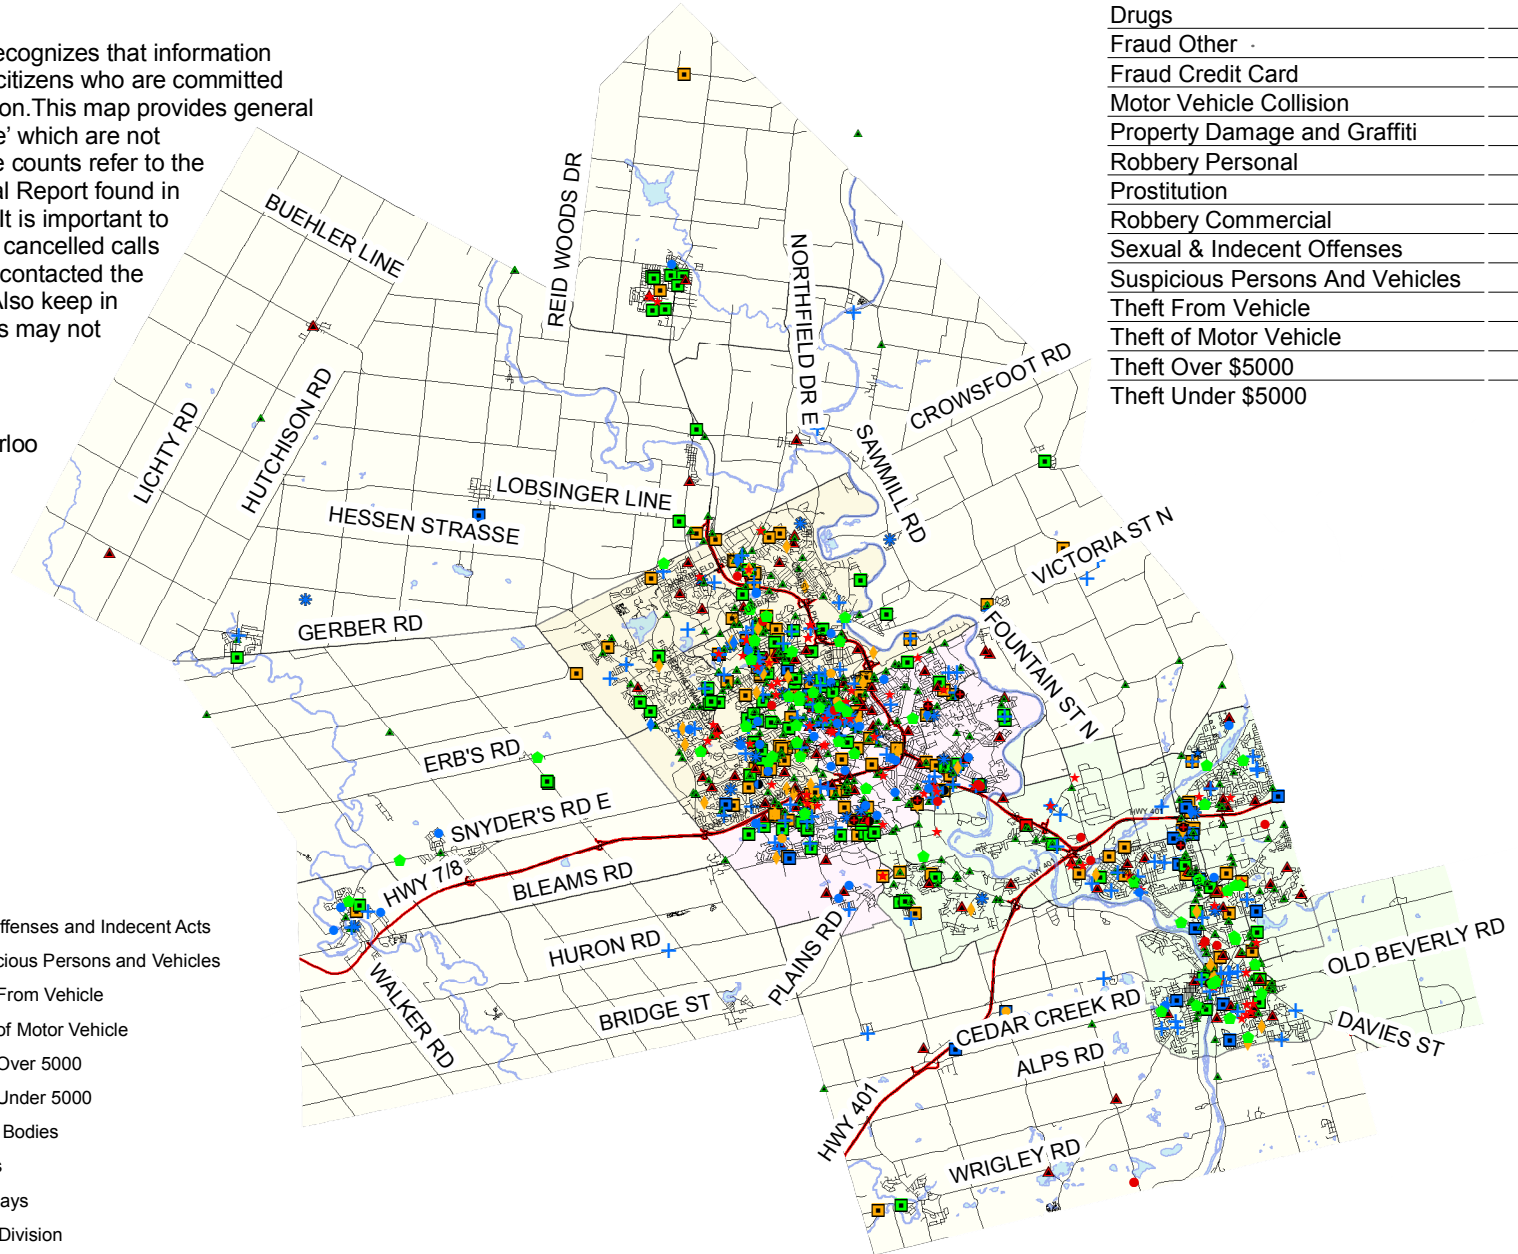

## April 16th - 30th, 2011

The Waterloo Regional Police Service recognizes that information sharing enhances our partnership with citizens who are committed to community safety and crime prevention. This map provides general information about police 'calls for service' which are not necessarily crimes. For confirmed crime counts refer to the Waterloo Regional Police Service Annual Report found in the Publications section of this website. It is important to be aware that this map does not display cancelled calls or duplicate calls where multiple people contacted the police regarding the same occurrence. Also keep in mind that in some situations occurrences may not be displayed graphically.

Map created on: May 4th, 2011  
 Data source(s): WRPS, Region of Waterloo

Occurrence	Frequency
Assault	56
Break and Enter Commercial	17
Break and Enter Other	4
Break and Enter Residential	39
Counterfeit Currency	9
Drugs	94
Fraud Other	45
Fraud Credit Card	10
Motor Vehicle Collision	428
Property Damage and Graffiti	143
Robbery Personal	6
Prostitution	3
Robbery Commercial	1
Sexual & Indecent Offenses	33
Suspicious Persons And Vehicles	127
Theft From Vehicle	110
Theft of Motor Vehicle	25
Theft Over \$5000	1
Theft Under \$5000	212

### Legend

- Assault
- Break and Enter Commercial
- Break and Enter Residential
- Break and Enter Other
- Counterfeiting
- ★ Drugs
- ◆ Fraud Credit Card
- ◆ Fraud Other
- + Graffiti and Property Damage
- ▲ Motor Vehicle Collisions
- ★ Prostitution
- Robbery Commercial
- Robbery Personal
- ★ Sex Offenses and Indecent Acts
- ▲ Suspicious Persons and Vehicles
- Theft From Vehicle
- Theft of Motor Vehicle
- Theft Over 5000
- Theft Under 5000
- Water Bodies
- Roads
- Highways
- Rural Division
- North Division
- Central Division
- South Division

0 2 4 8 Kilometers