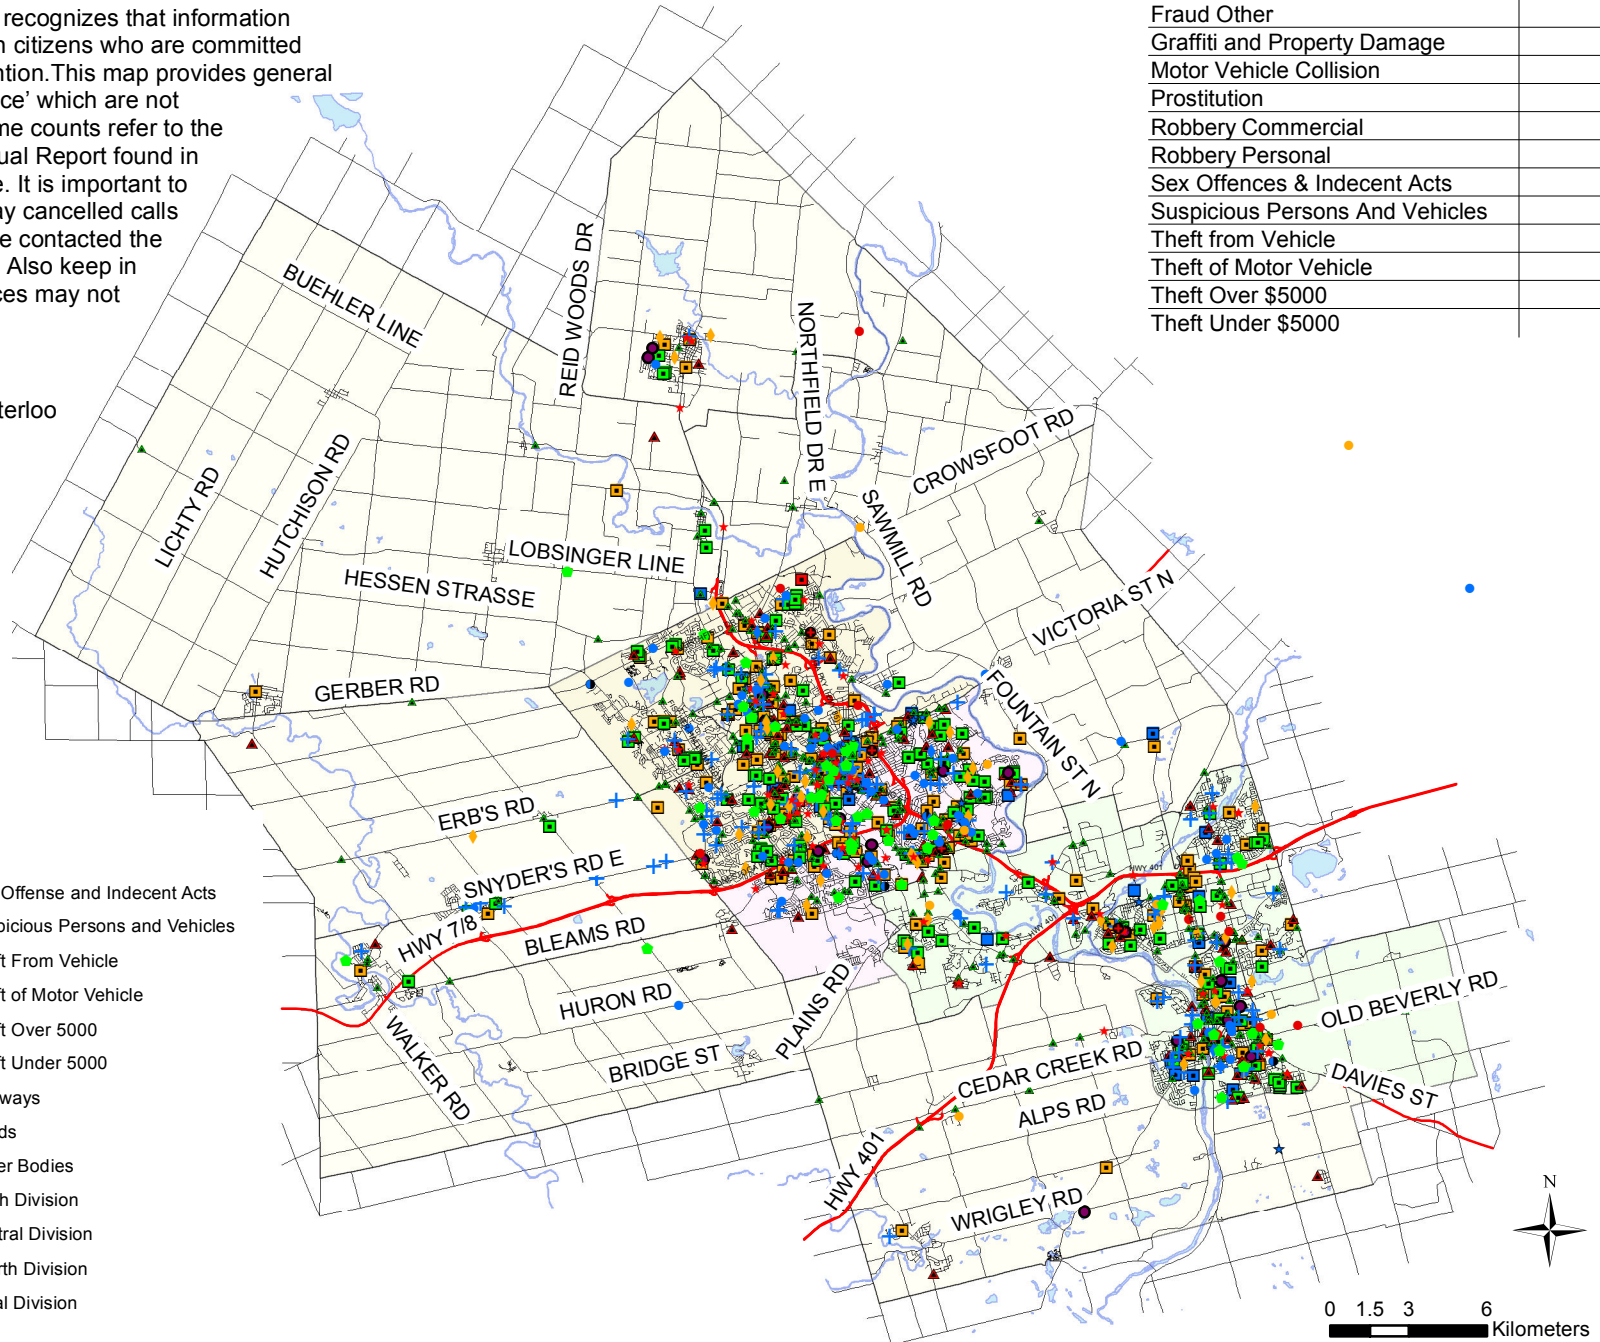

Reported Police Activity in your Neighbourhood

August 1st - 15th, 2011

The Waterloo Regional Police Service recognizes that information sharing enhances our partnership with citizens who are committed to community safety and crime prevention. This map provides general information about police 'calls for service' which are not necessarily crimes. For confirmed crime counts refer to the Waterloo Regional Police Service Annual Report found in the Publications section of this website. It is important to be aware that this map does not display cancelled calls or duplicate calls where multiple people contacted the police regarding the same occurrence. Also keep in mind that in some situations occurrences may not be displayed graphically.

Map created on: August 17 th, 2011
 Data source(s): WRPS, Region of Waterloo

Occurrence	Frequency
Assault	50
Break and Enter Commercial	15
Break and Enter Residential	75
Break and Enter Other	11
Counterfeit Currency	4
Drugs	94
Fraud Credit Card	5
Fraud Other	54
Graffiti and Property Damage	154
Motor Vehicle Collision	373
Prostitution	18
Robbery Commercial	1
Robbery Personal	11
Sex Offences & Indecent Acts	23
Suspicious Persons And Vehicles	125
Theft from Vehicle	167
Theft of Motor Vehicle	29
Theft Over \$5000	3
Theft Under \$5000	282

Legend

- Assault
- Break and Enter Commercial
- Break and Enter Other
- Break and Enter Residential
- Counterfeiting
- ★ Drugs
- ◆ Fraud Credit Card
- ◆ Fraud Other
- + Graffiti and Property Damage
- ▲ Motor Vehicle Collisions
- ★ Prostitution
- Robbery Commercial
- Robbery Personal
- Sex Offense and Indecent Acts
- ▲ Suspicious Persons and Vehicles
- Theft From Vehicle
- Theft of Motor Vehicle
- Theft Over 5000
- Theft Under 5000
- highways
- Roads
- Water Bodies
- North Division
- Central Division
- South Division
- Rural Division

0 1.5 3 6 Kilometers