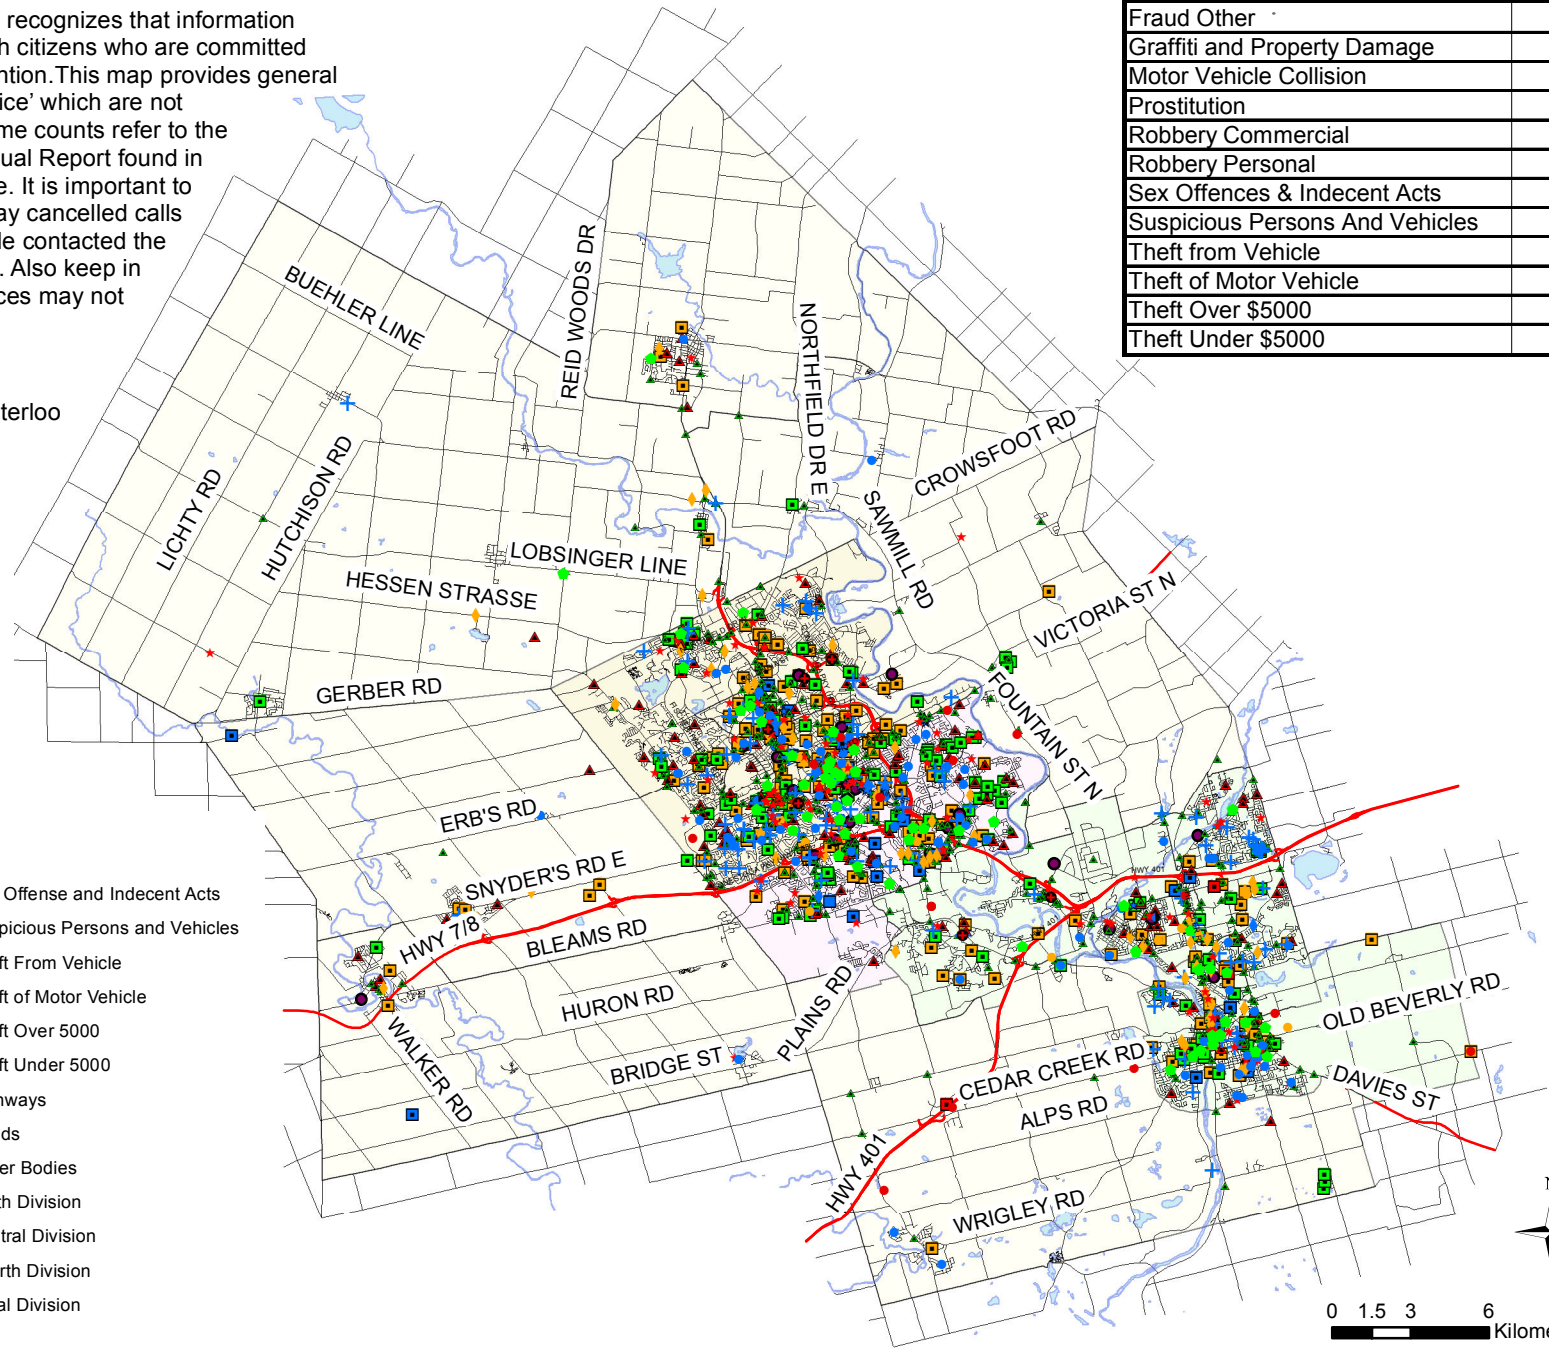

# Reported Police Activity in your Neighbourhood

## August 16th - 31st, 2011

The Waterloo Regional Police Service recognizes that information sharing enhances our partnership with citizens who are committed to community safety and crime prevention. This map provides general information about police 'calls for service' which are not necessarily crimes. For confirmed crime counts refer to the Waterloo Regional Police Service Annual Report found in the Publications section of this website. It is important to be aware that this map does not display cancelled calls or duplicate calls where multiple people contacted the police regarding the same occurrence. Also keep in mind that in some situations occurrences may not be displayed graphically.

Map created on: September 2, 2011  
 Data source(s): WRPS, Region of Waterloo

Occurrence	Frequency
Assault	57
Break and Enter Commercial	20
Break and Enter Residential	91
Break and Enter Other	10
Counterfeit Currency	7
Drugs	119
Fraud Credit Card	3
Fraud Other	74
Graffiti and Property Damage	149
Motor Vehicle Collision	453
Prostitution	18
Robbery Commercial	0
Robbery Personal	4
Sex Offences & Indecent Acts	24
Suspicious Persons And Vehicles	163
Theft from Vehicle	136
Theft of Motor Vehicle	29
Theft Over \$5000	6
Theft Under \$5000	322

### Legend

- Assault
- Break and Enter Commercial
- Break and Enter Other
- Break and Enter Residential
- Counterfeiting
- ★ Drugs
- ◆ Fraud Credit Card
- ◆ Fraud Other
- + Graffiti and Property Damage
- ▲ Motor Vehicle Collisions
- ★ Prostitution
- Robbery Commercial
- Robbery Personal
- Sex Offense and Indecent Acts
- ▲ Suspicious Persons and Vehicles
- Theft From Vehicle
- Theft of Motor Vehicle
- Theft Over 5000
- Theft Under 5000
- Highways
- Roads
- Water Bodies
- North Division
- Central Division
- South Division
- Rural Division