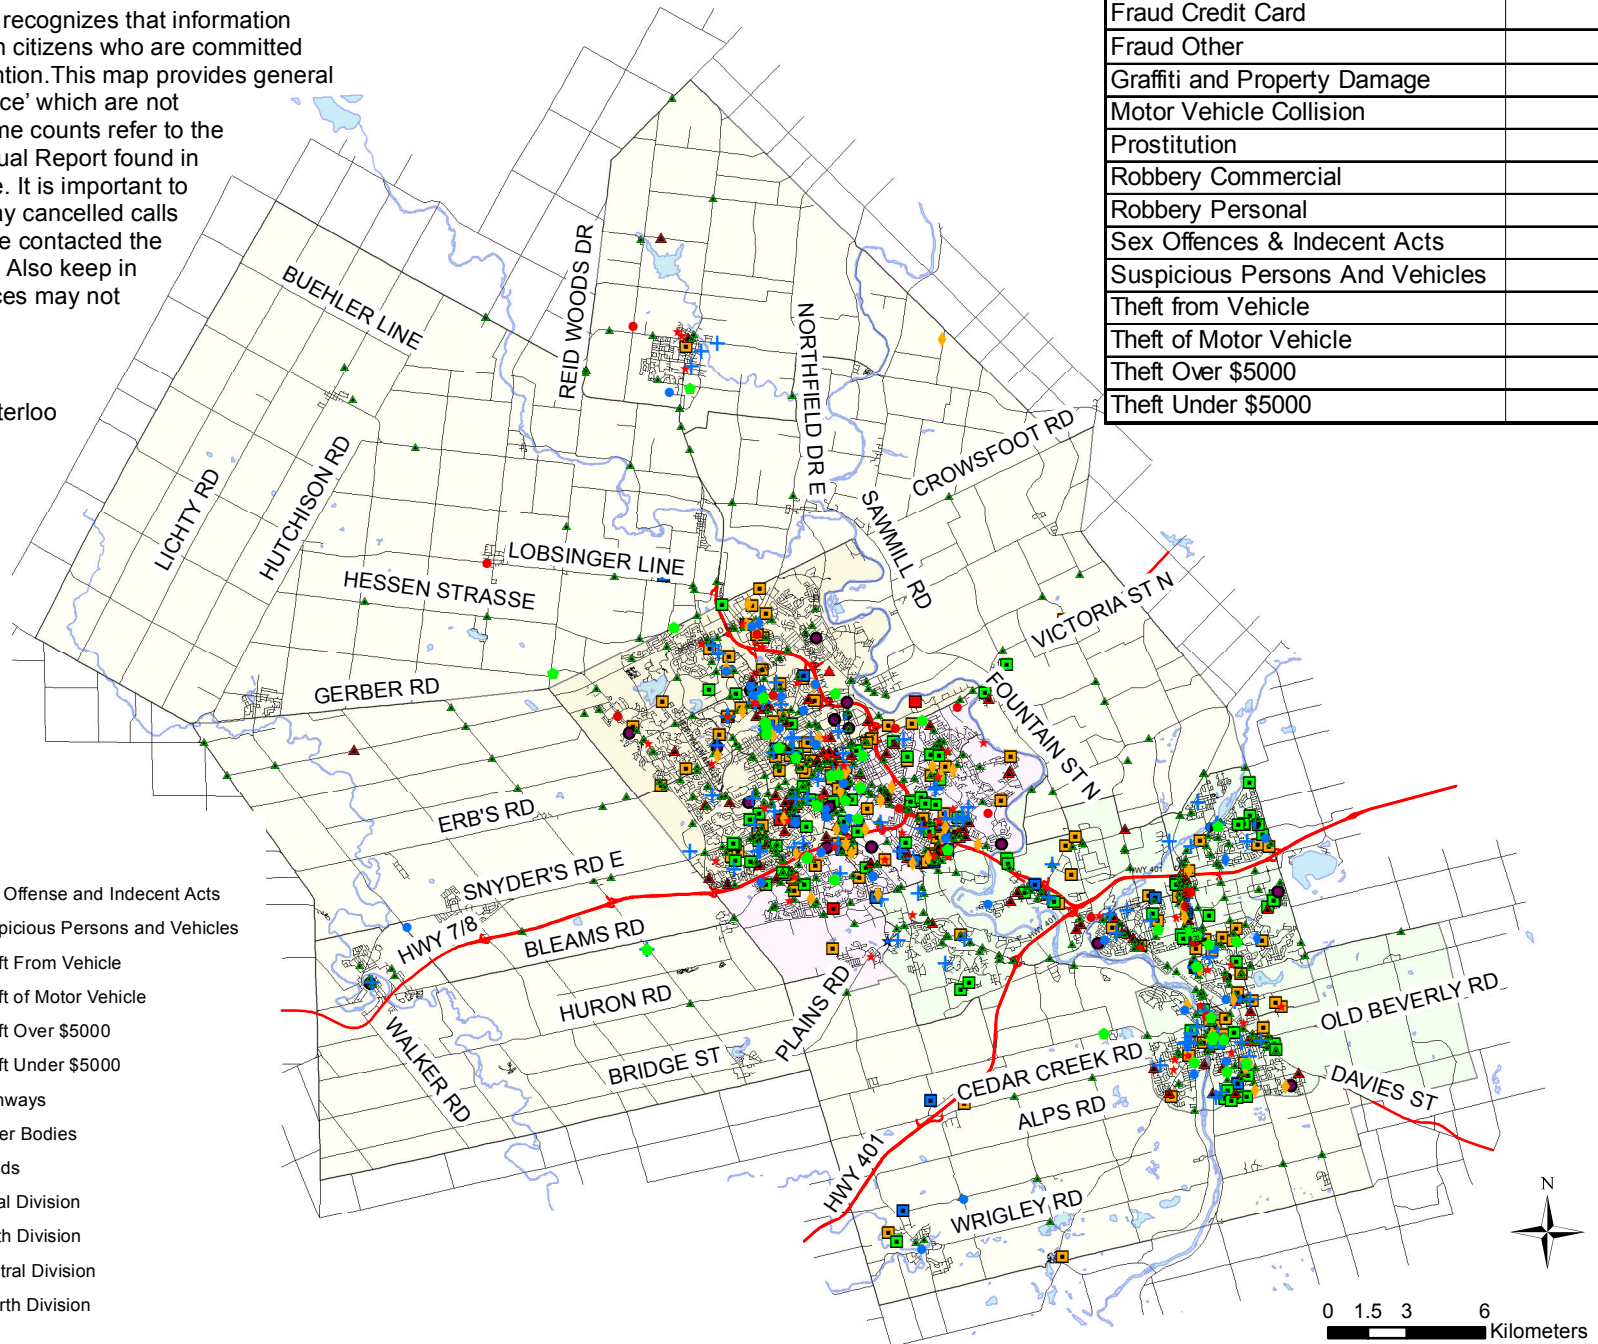

## December 16th - 31st 2011

The Waterloo Regional Police Service recognizes that information sharing enhances our partnership with citizens who are committed to community safety and crime prevention. This map provides general information about police 'calls for service' which are not necessarily crimes. For confirmed crime counts refer to the Waterloo Regional Police Service Annual Report found in the Publications section of this website. It is important to be aware that this map does not display cancelled calls or duplicate calls where multiple people contacted the police regarding the same occurrence. Also keep in mind that in some situations occurrences may not be displayed graphically.

Map created on: January 12, 2012  
 Data source(s): WRPS, Region of Waterloo

Occurrence	Frequency
Assault	38
Break and Enter Commercial	16
Break and Enter Residential	43
Break and Enter Other	0
Counterfeit Currency	1
Drugs	62
Fraud Credit Card	4
Fraud Other	53
Graffiti and Property Damage	115
Motor Vehicle Collision	621
Prostitution	4
Robbery Commercial	3
Robbery Personal	9
Sex Offences & Indecent Acts	20
Suspicious Persons And Vehicles	106
Theft from Vehicle	85
Theft of Motor Vehicle	19
Theft Over \$5000	3
Theft Under \$5000	218

### Legend

- Assault
- Break and Enter Commercial
- Break and Enter Residential
- Break and Enter Other
- Counterfeiting
- ★ Drugs
- ◆ Fraud Credit Card
- ◆ Fraud Other
- + Graffiti and Property Damage
- ▲ Motor Vehicle Collisions
- ★ Prostitution
- Robbery Commercial
- Robbery Personal
- Sex Offense and Indecent Acts
- ▲ Suspicious Persons and Vehicles
- Theft From Vehicle
- Theft of Motor Vehicle
- Theft Over \$5000
- Theft Under \$5000
- Highways
- Water Bodies
- Roads
- Rural Division
- North Division
- Central Division
- South Division

0 1.5 3 6 Kilometers