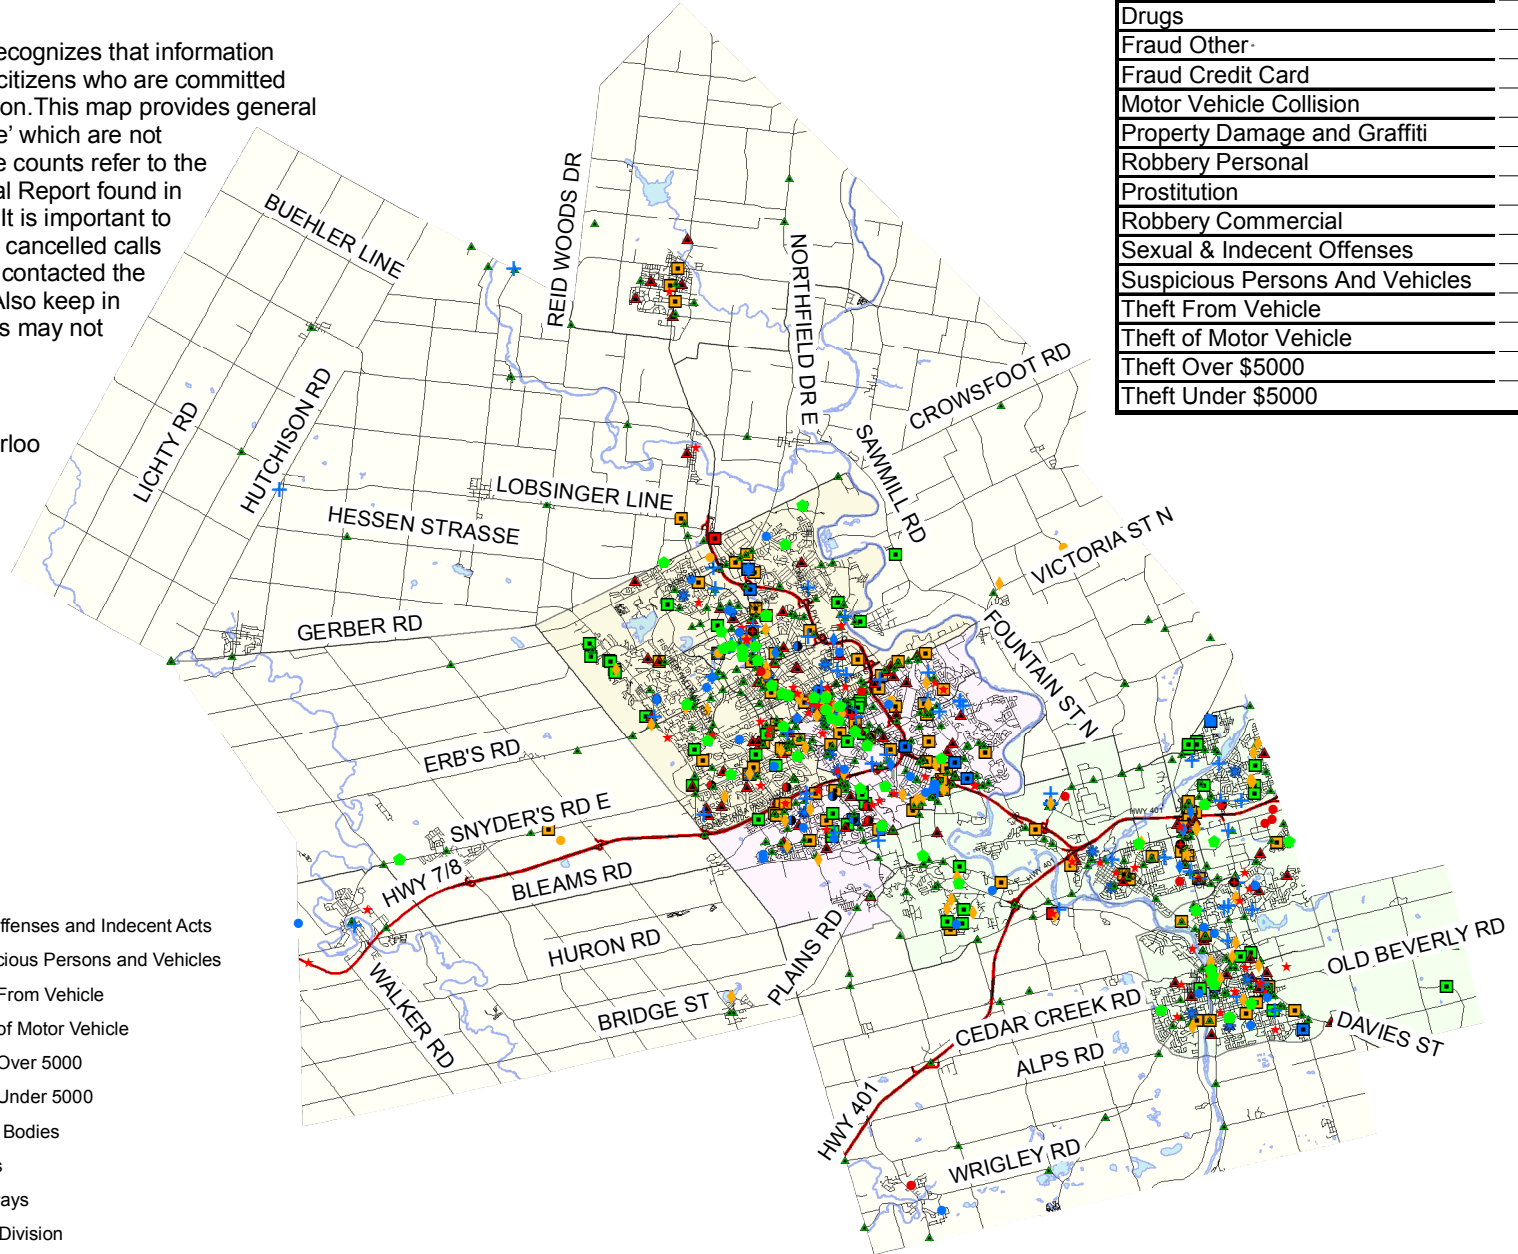

# Reported Police Activity in your Neighbourhood

## February 16th - 28th, 2011

The Waterloo Regional Police Service recognizes that information sharing enhances our partnership with citizens who are committed to community safety and crime prevention. This map provides general information about police 'calls for service' which are not necessarily crimes. For confirmed crime counts refer to the Waterloo Regional Police Service Annual Report found in the Publications section of this website. It is important to be aware that this map does not display cancelled calls or duplicate calls where multiple people contacted the police regarding the same occurrence. Also keep in mind that in some situations occurrences may not be displayed graphically.

Map created on: March 10, 2011  
 Data source(s): WRPS, Region of Waterloo

Occurrence	Frequency
Assault	55
Break and Enter Commercial	11
Break and Enter Other	6
Break and Enter Residential	36
Counterfeit Currency	3
Drugs	69
Fraud Other	68
Fraud Credit Card	8
Motor Vehicle Collision	482
Property Damage and Graffiti	75
Robbery Personal	12
Prostitution	2
Robbery Commercial	10
Sexual & Indecent Offenses	23
Suspicious Persons And Vehicles	93
Theft From Vehicle	60
Theft of Motor Vehicle	10
Theft Over \$5000	2
Theft Under \$5000	148

### Legend

- Assault
- Break and Enter Commercial
- Break and Enter Residential
- Break and Enter Other
- Counterfeiting
- ★ Drugs
- ◆ Fraud Credit Card
- ◆ Fraud Other
- + Graffiti and Property Damage
- ▲ Motor Vehicle Collisions
- ★ Prostitution
- Robbery Commercial
- Robbery Personal
- ★ Sex Offenses and Indecent Acts
- ▲ Suspicious Persons and Vehicles
- Theft From Vehicle
- Theft of Motor Vehicle
- Theft Over 5000
- Theft Under 5000
- Water Bodies
- Roads
- Highways
- Rural Division
- North Division
- Central Division
- South Division