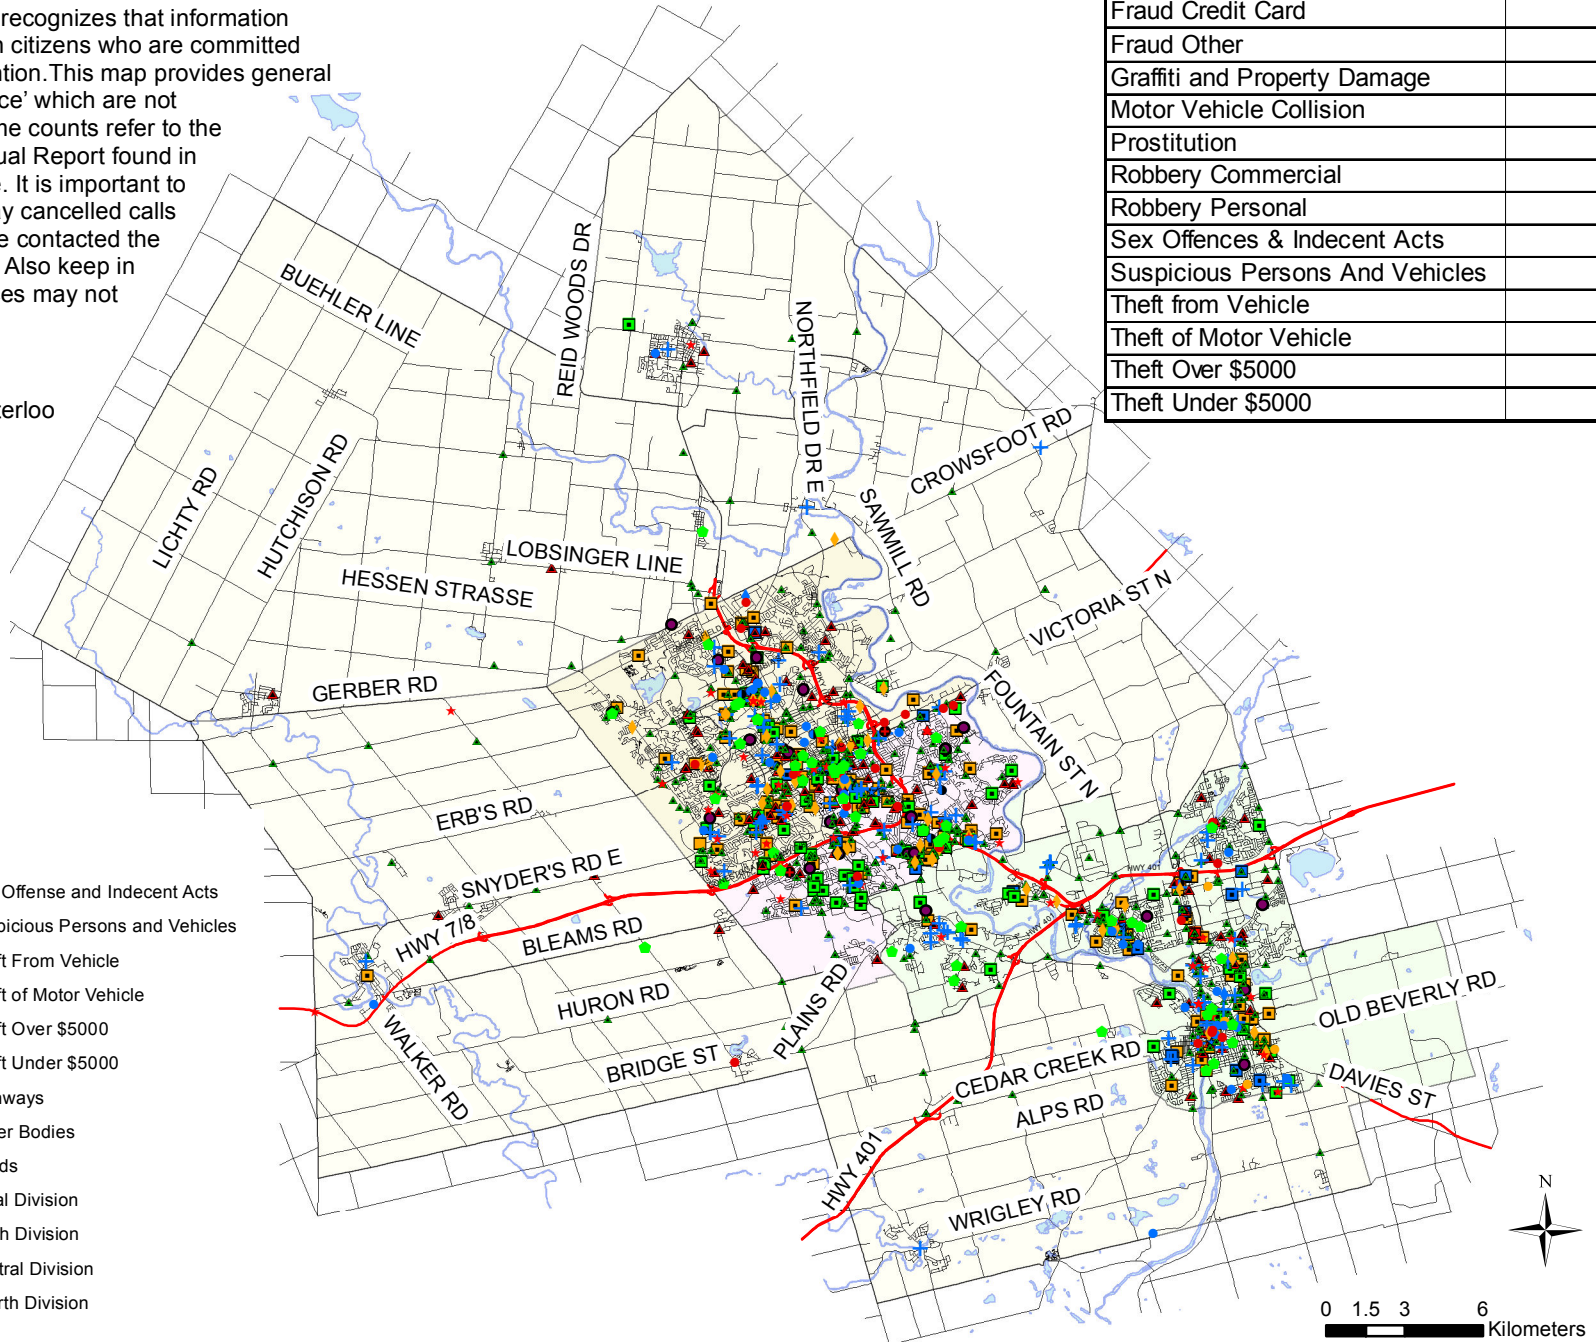

# Reported Police Activity in your Neighbourhood

## January 1st - 15th 2012

The Waterloo Regional Police Service recognizes that information sharing enhances our partnership with citizens who are committed to community safety and crime prevention. This map provides general information about police 'calls for service' which are not necessarily crimes. For confirmed crime counts refer to the Waterloo Regional Police Service Annual Report found in the Publications section of this website. It is important to be aware that this map does not display cancelled calls or duplicate calls where multiple people contacted the police regarding the same occurrence. Also keep in mind that in some situations occurrences may not be displayed graphically.

Map created on: January 18, 2012  
 Data source(s): WRPS, Region of Waterloo

Occurrence	Frequency
Assault	51
Break and Enter Commercial	26
Break and Enter Residential	40
Break and Enter Other	6
Counterfeit Currency	2
Drugs	58
Fraud Credit Card	3
Fraud Other	64
Graffiti and Property Damage	116
Motor Vehicle Collision	541
Prostitution	5
Robbery Commercial	5
Robbery Personal	13
Sex Offences & Indecent Acts	26
Suspicious Persons And Vehicles	130
Theft from Vehicle	79
Theft of Motor Vehicle	21
Theft Over \$5000	1
Theft Under \$5000	207

### Legend

- Assault
- Break and Enter Commercial
- Break and Enter Residential
- Break and Enter Other
- Counterfeiting
- ★ Drugs
- ◆ Fraud Credit Card
- ◆ Fraud Other
- + Graffiti and Property Damage
- ▲ Motor Vehicle Collisions
- ★ Prostitution
- Robbery Commercial
- Robbery Personal
- Sex Offense and Indecent Acts
- ▲ Suspicious Persons and Vehicles
- Theft From Vehicle
- Theft of Motor Vehicle
- Theft Over \$5000
- Theft Under \$5000
- Highways
- Water Bodies
- Roads
- Rural Division
- North Division
- Central Division
- South Division