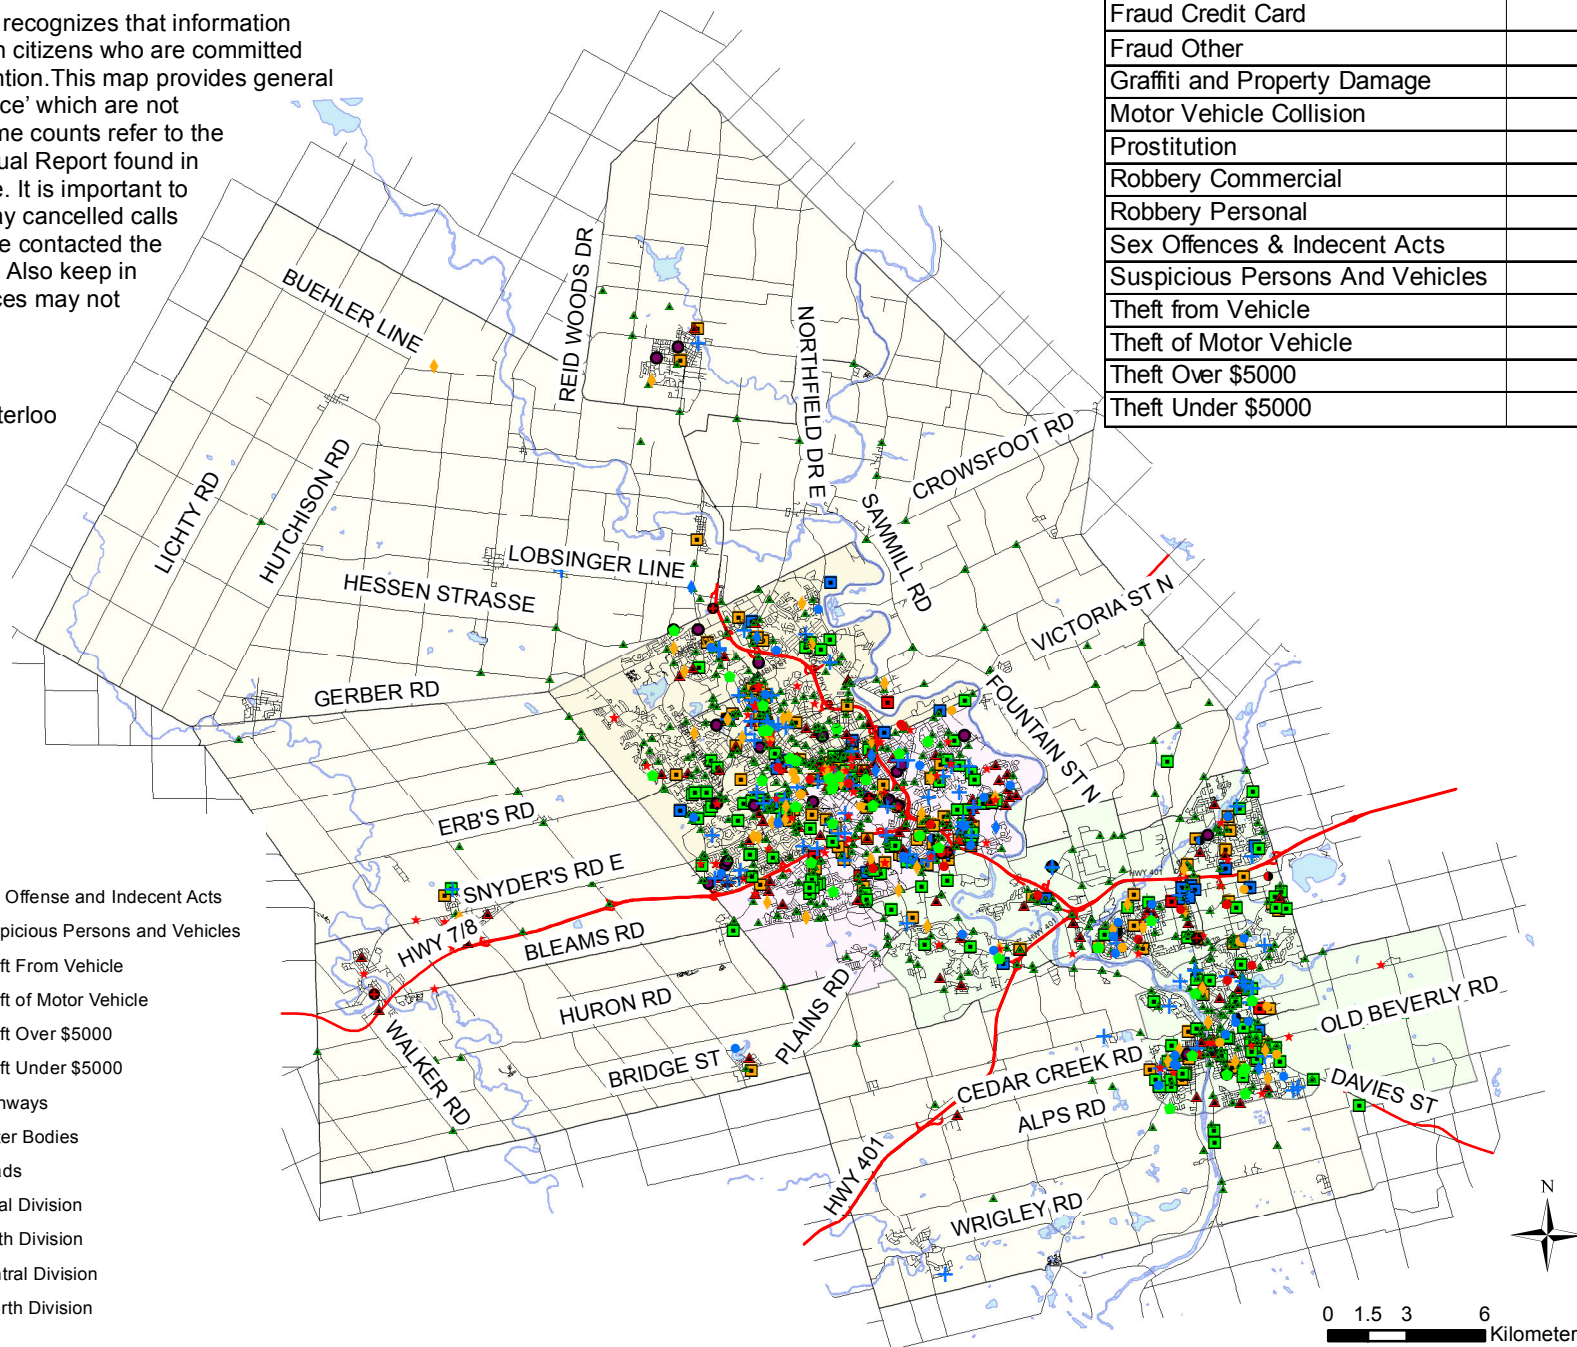

# Reported Police Activity in your Neighbourhood

## January 16th - 31st 2012

The Waterloo Regional Police Service recognizes that information sharing enhances our partnership with citizens who are committed to community safety and crime prevention. This map provides general information about police 'calls for service' which are not necessarily crimes. For confirmed crime counts refer to the Waterloo Regional Police Service Annual Report found in the Publications section of this website. It is important to be aware that this map does not display cancelled calls or duplicate calls where multiple people contacted the police regarding the same occurrence. Also keep in mind that in some situations occurrences may not be displayed graphically.

Map created on: February 3, 2012  
 Data source(s): WRPS, Region of Waterloo

Occurrence	Frequency
Assault	43
Break and Enter Commercial	19
Break and Enter Residential	31
Break and Enter Other	16
Counterfeit Currency	6
Drugs	115
Fraud Credit Card	8
Fraud Other	54
Graffiti and Property Damage	105
Motor Vehicle Collision	800
Prostitution	15
Robbery Commercial	3
Robbery Personal	12
Sex Offences & Indecent Acts	30
Suspicious Persons And Vehicles	117
Theft from Vehicle	158
Theft of Motor Vehicle	21
Theft Over \$5000	5
Theft Under \$5000	221

### Legend

- Assault
- Break and Enter Commercial
- Break and Enter Residential
- Break and Enter Other
- Counterfeiting
- ★ Drugs
- ◆ Fraud Credit Card
- ◆ Fraud Other
- + Graffiti and Property Damage
- ▲ Motor Vehicle Collisions
- ★ Prostitution
- Robbery Commercial
- Robbery Personal
- Sex Offense and Indecent Acts
- ▲ Suspicious Persons and Vehicles
- Theft From Vehicle
- Theft of Motor Vehicle
- Theft Over \$5000
- Theft Under \$5000
- Highways
- Water Bodies
- Roads
- Rural Division
- North Division
- Central Division
- South Division