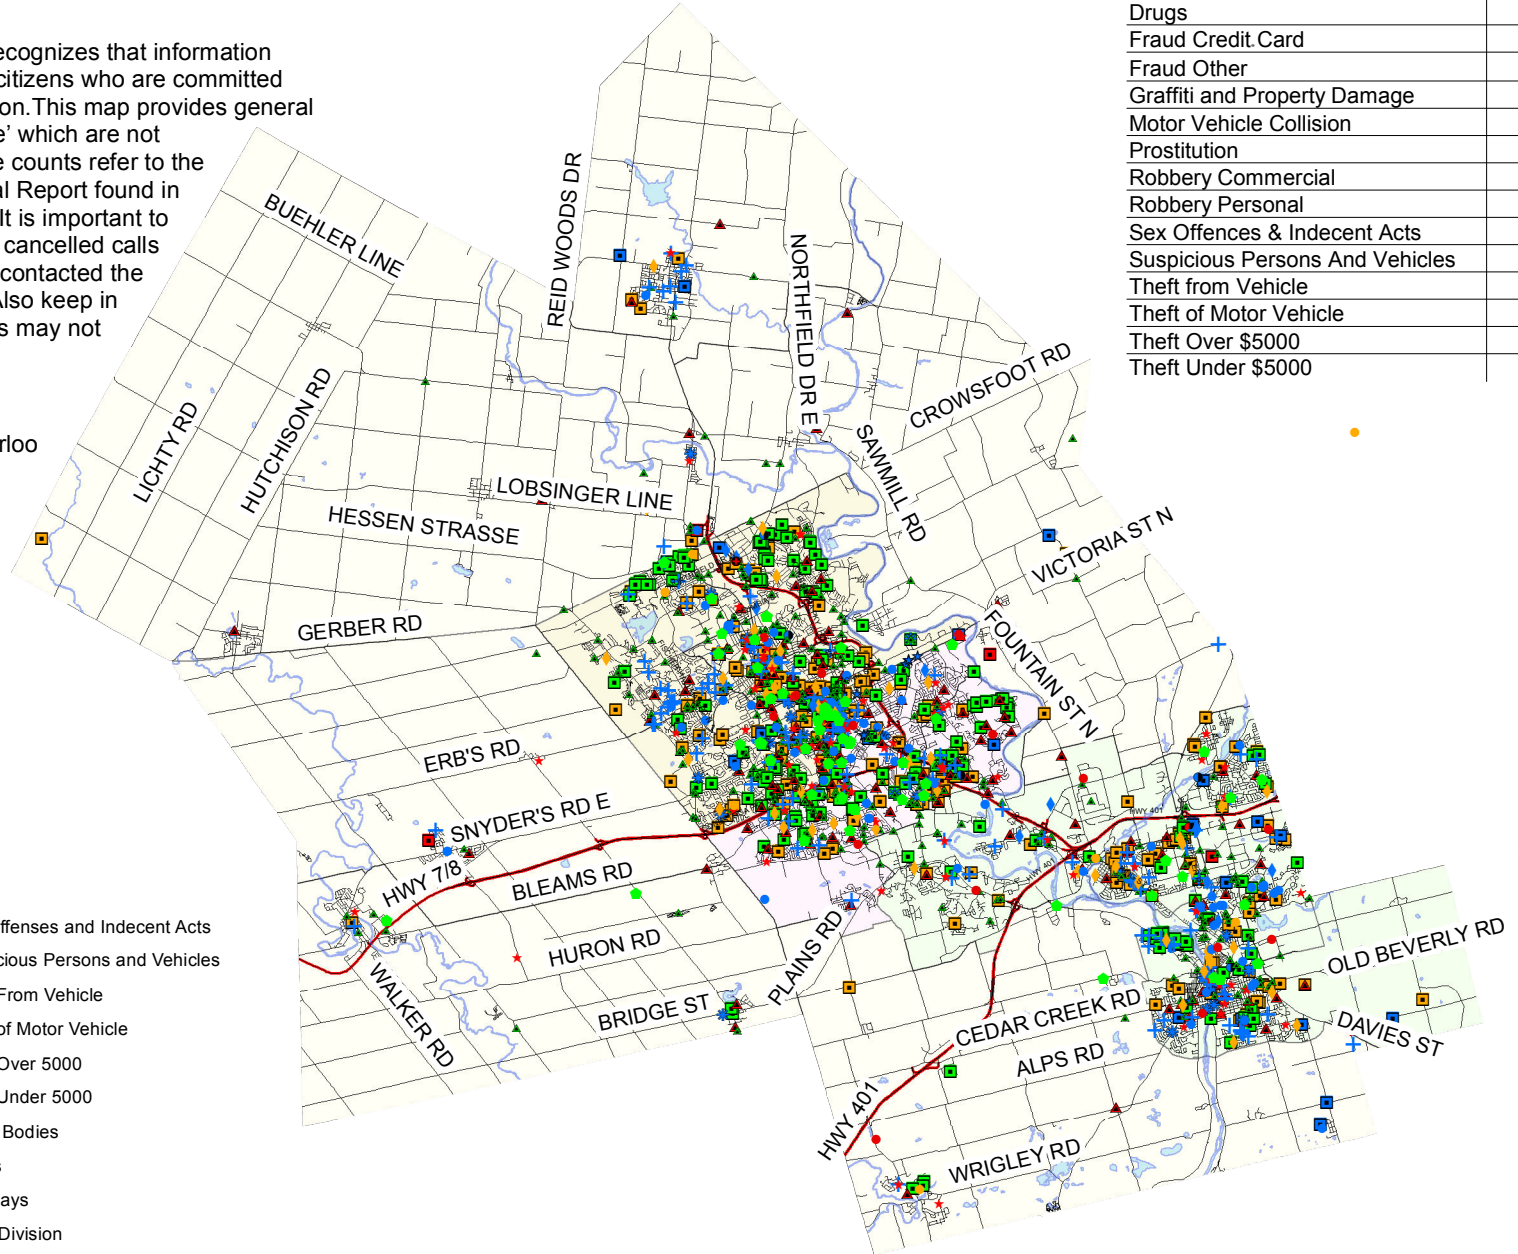

## July 16th - 31st, 2011

The Waterloo Regional Police Service recognizes that information sharing enhances our partnership with citizens who are committed to community safety and crime prevention. This map provides general information about police 'calls for service' which are not necessarily crimes. For confirmed crime counts refer to the Waterloo Regional Police Service Annual Report found in the Publications section of this website. It is important to be aware that this map does not display cancelled calls or duplicate calls where multiple people contacted the police regarding the same occurrence. Also keep in mind that in some situations occurrences may not be displayed graphically.

Map created on: August 1st, 2011  
 Data source(s): WRPS, Region of Waterloo

Occurrence	Frequency
Assault	60
Break and Enter Commercial	16
Break and Enter Residential	64
Break and Enter Other	8
Counterfeit Currency	6
Drugs	87
Fraud Credit Card	19
Fraud Other	55
Graffiti and Property Damage	162
Motor Vehicle Collision	420
Prostitution	15
Robbery Commercial	2
Robbery Personal	10
Sex Offences & Indecent Acts	34
Suspicious Persons And Vehicles	147
Theft from Vehicle	197
Theft of Motor Vehicle	25
Theft Over \$5000	5
Theft Under \$5000	314

### Legend

- Assault
- Break and Enter Commercial
- Break and Enter Residential
- Break and Enter Other
- Counterfeiting
- ★ Drugs
- ◆ Fraud Credit Card
- ◆ Fraud Other
- + Graffiti and Property Damage
- ▲ Motor Vehicle Collisions
- ★ Prostitution
- Robbery Commercial
- Robbery Personal
- ★ Sex Offences and Indecent Acts
- ▲ Suspicious Persons and Vehicles
- Theft From Vehicle
- Theft of Motor Vehicle
- Theft Over 5000
- Theft Under 5000
- Water Bodies
- Roads
- Highways
- Rural Division
- North Division
- Central Division
- South Division

0 2 4 8 Kilometers