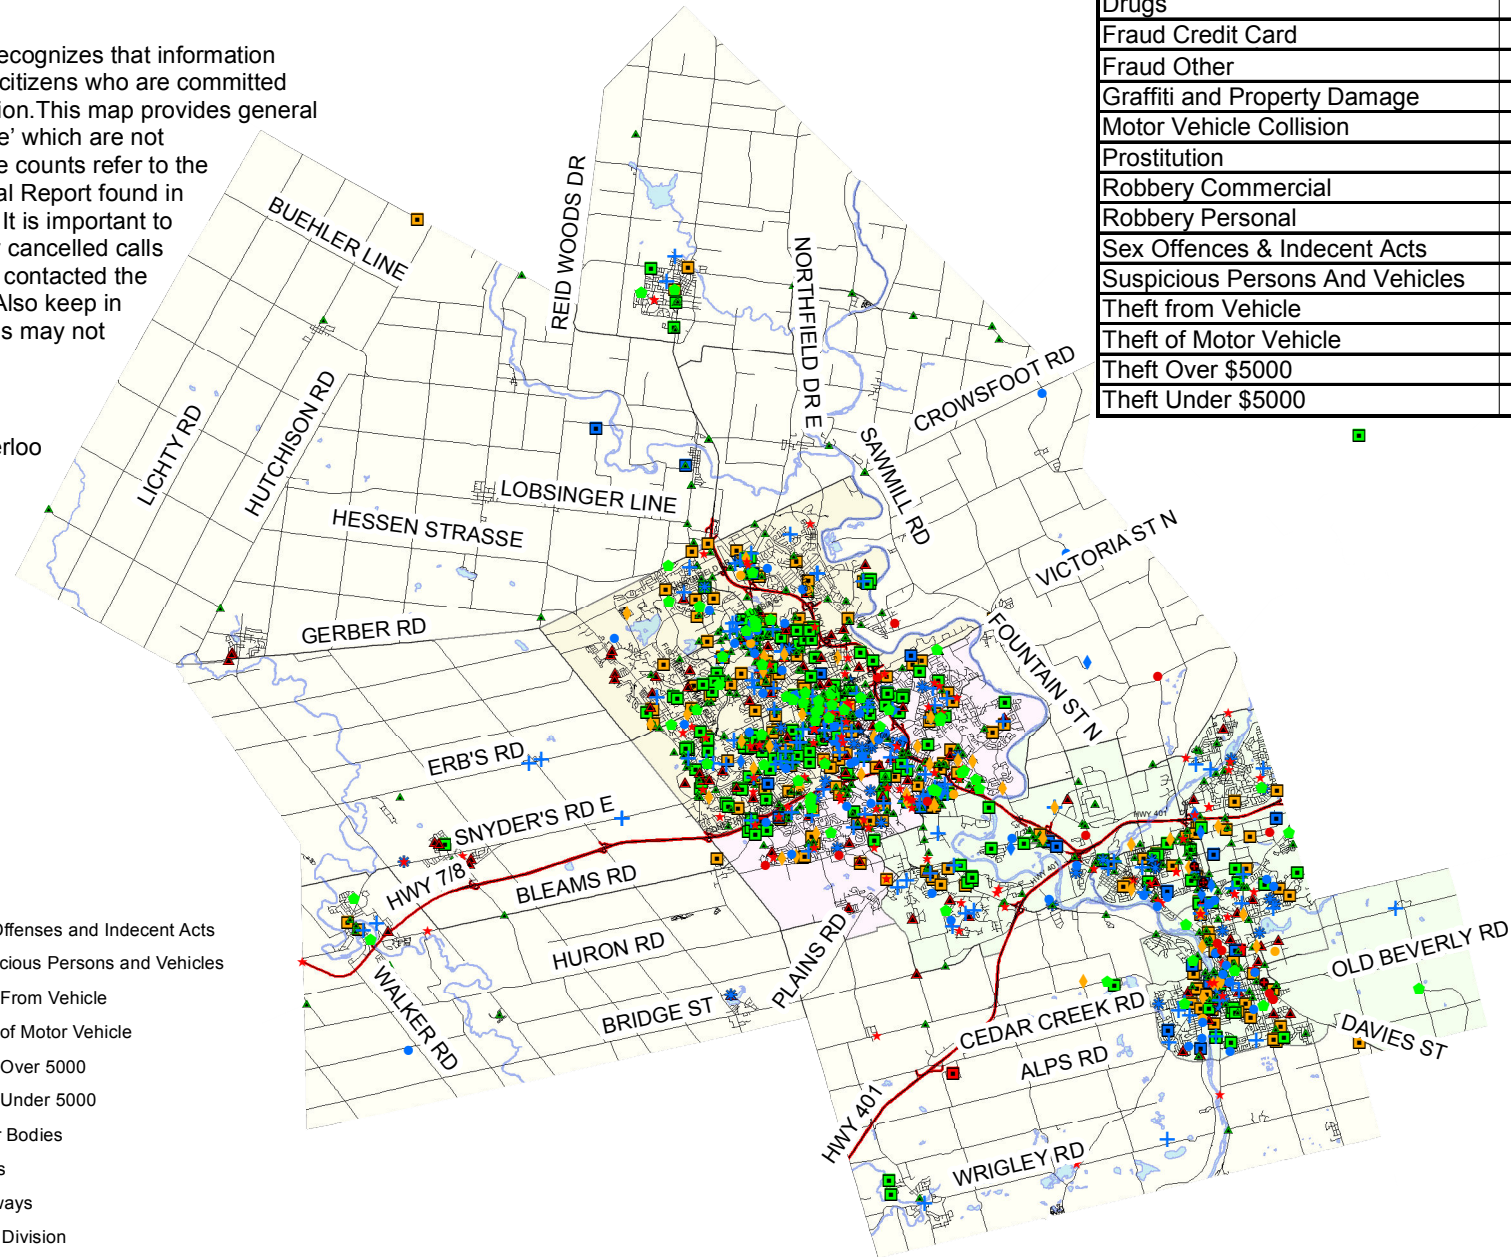

# Reported Police Activity in your Neighbourhood

## June 1st - 15th, 2011

The Waterloo Regional Police Service recognizes that information sharing enhances our partnership with citizens who are committed to community safety and crime prevention. This map provides general information about police 'calls for service' which are not necessarily crimes. For confirmed crime counts refer to the Waterloo Regional Police Service Annual Report found in the Publications section of this website. It is important to be aware that this map does not display cancelled calls or duplicate calls where multiple people contacted the police regarding the same occurrence. Also keep in mind that in some situations occurrences may not be displayed graphically.

Map created on: June 17th, 2011  
 Data source(s): WRPS, Region of Waterloo

Occurrence	Frequency
Assault	66
Break and Enter Commercial	15
Break and Enter Residential	62
Break and Enter Other	8
Counterfeit Currency	3
Drugs	123
Fraud Credit Card	9
Fraud Other	57
Graffiti and Property Damage	146
Motor Vehicle Collision	474
Prostitution	12
Robbery Commercial	1
Robbery Personal	7
Sex Offences & Indecent Acts	44
Suspicious Persons And Vehicles	116
Theft from Vehicle	155
Theft of Motor Vehicle	25
Theft Over \$5000	4
Theft Under \$5000	293

### Legend

- Assault
- Break and Enter Commercial
- Break and Enter Residential
- Break and Enter Other
- Counterfeiting
- ★ Drugs
- ◆ Fraud Credit Card
- ◆ Fraud Other
- + Graffiti and Property Damage
- ▲ Motor Vehicle Collisions
- ★ Prostitution
- Robbery Commercial
- Robbery Personal
- ★ Sex Offences and Indecent Acts
- ▲ Suspicious Persons and Vehicles
- Theft From Vehicle
- Theft of Motor Vehicle
- Theft Over 5000
- Theft Under 5000
- Water Bodies
- Roads
- Highways
- Rural Division
- North Division
- Central Division
- South Division