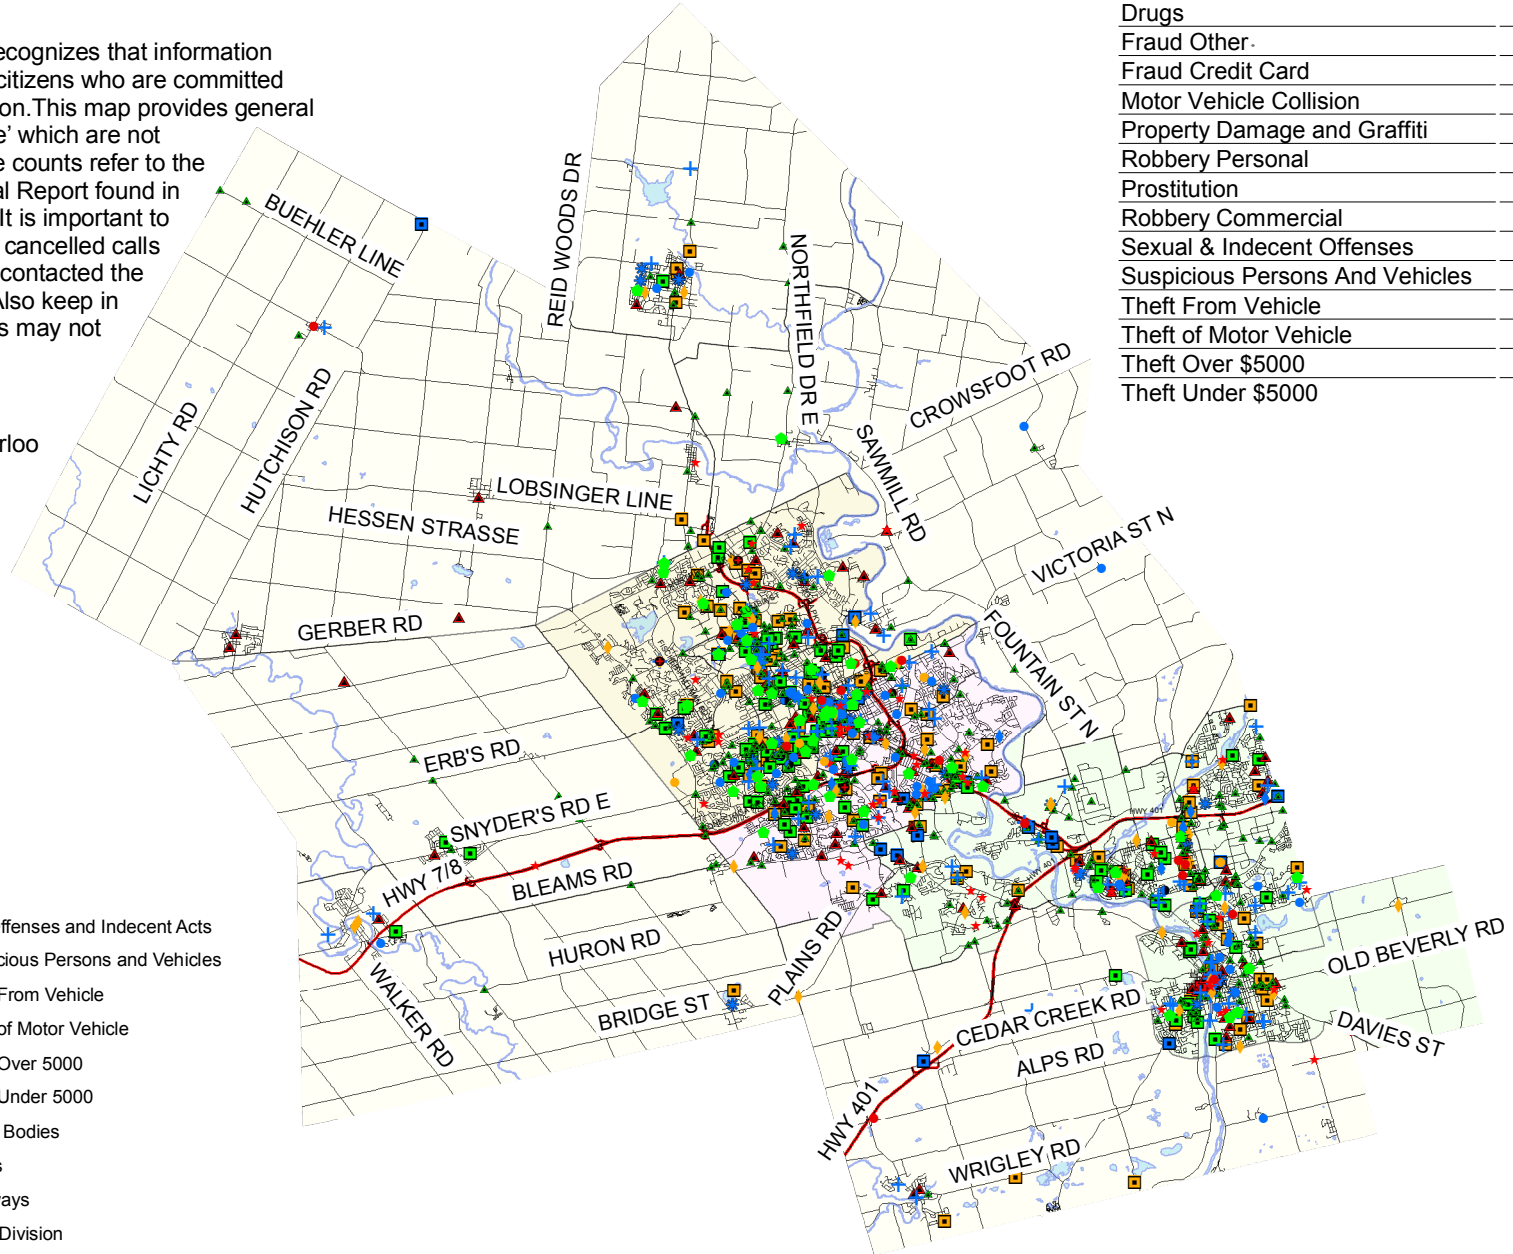

Reported Police Activity in your Neighbourhood

May 1st - 15th, 2011

The Waterloo Regional Police Service recognizes that information sharing enhances our partnership with citizens who are committed to community safety and crime prevention. This map provides general information about police 'calls for service' which are not necessarily crimes. For confirmed crime counts refer to the Waterloo Regional Police Service Annual Report found in the Publications section of this website. It is important to be aware that this map does not display cancelled calls or duplicate calls where multiple people contacted the police regarding the same occurrence. Also keep in mind that in some situations occurrences may not be displayed graphically.

Map created on: May 17th, 2011
 Data source(s): WRPS, Region of Waterloo

Occurrence	Frequency
Assault	54
Break and Enter Commercial	15
Break and Enter Other	9
Break and Enter Residential	46
Counterfeit Currency	3
Drugs	67
Fraud Other	52
Fraud Credit Card	10
Motor Vehicle Collision	490
Property Damage and Graffiti	140
Robbery Personal	10
Prostitution	8
Robbery Commercial	1
Sexual & Indecent Offenses	33
Suspicious Persons And Vehicles	123
Theft From Vehicle	115
Theft of Motor Vehicle	21
Theft Over \$5000	2
Theft Under \$5000	212

Legend

- Assault
- Break and Enter Commercial
- Break and Enter Residential
- Break and Enter Other
- Counterfeiting
- ★ Drugs
- ◆ Fraud Credit Card
- ◆ Fraud Other
- + Graffiti and Property Damage
- ▲ Motor Vehicle Collisions
- ★ Prostitution
- Robbery Commercial
- Robbery Personal
- ★ Sex Offenses and Indecent Acts
- ▲ Suspicious Persons and Vehicles
- Theft From Vehicle
- Theft of Motor Vehicle
- Theft Over 5000
- Theft Under 5000
- Water Bodies
- Roads
- Highways
- Rural Division
- North Division
- Central Division
- South Division

0 2 4 8 Kilometers