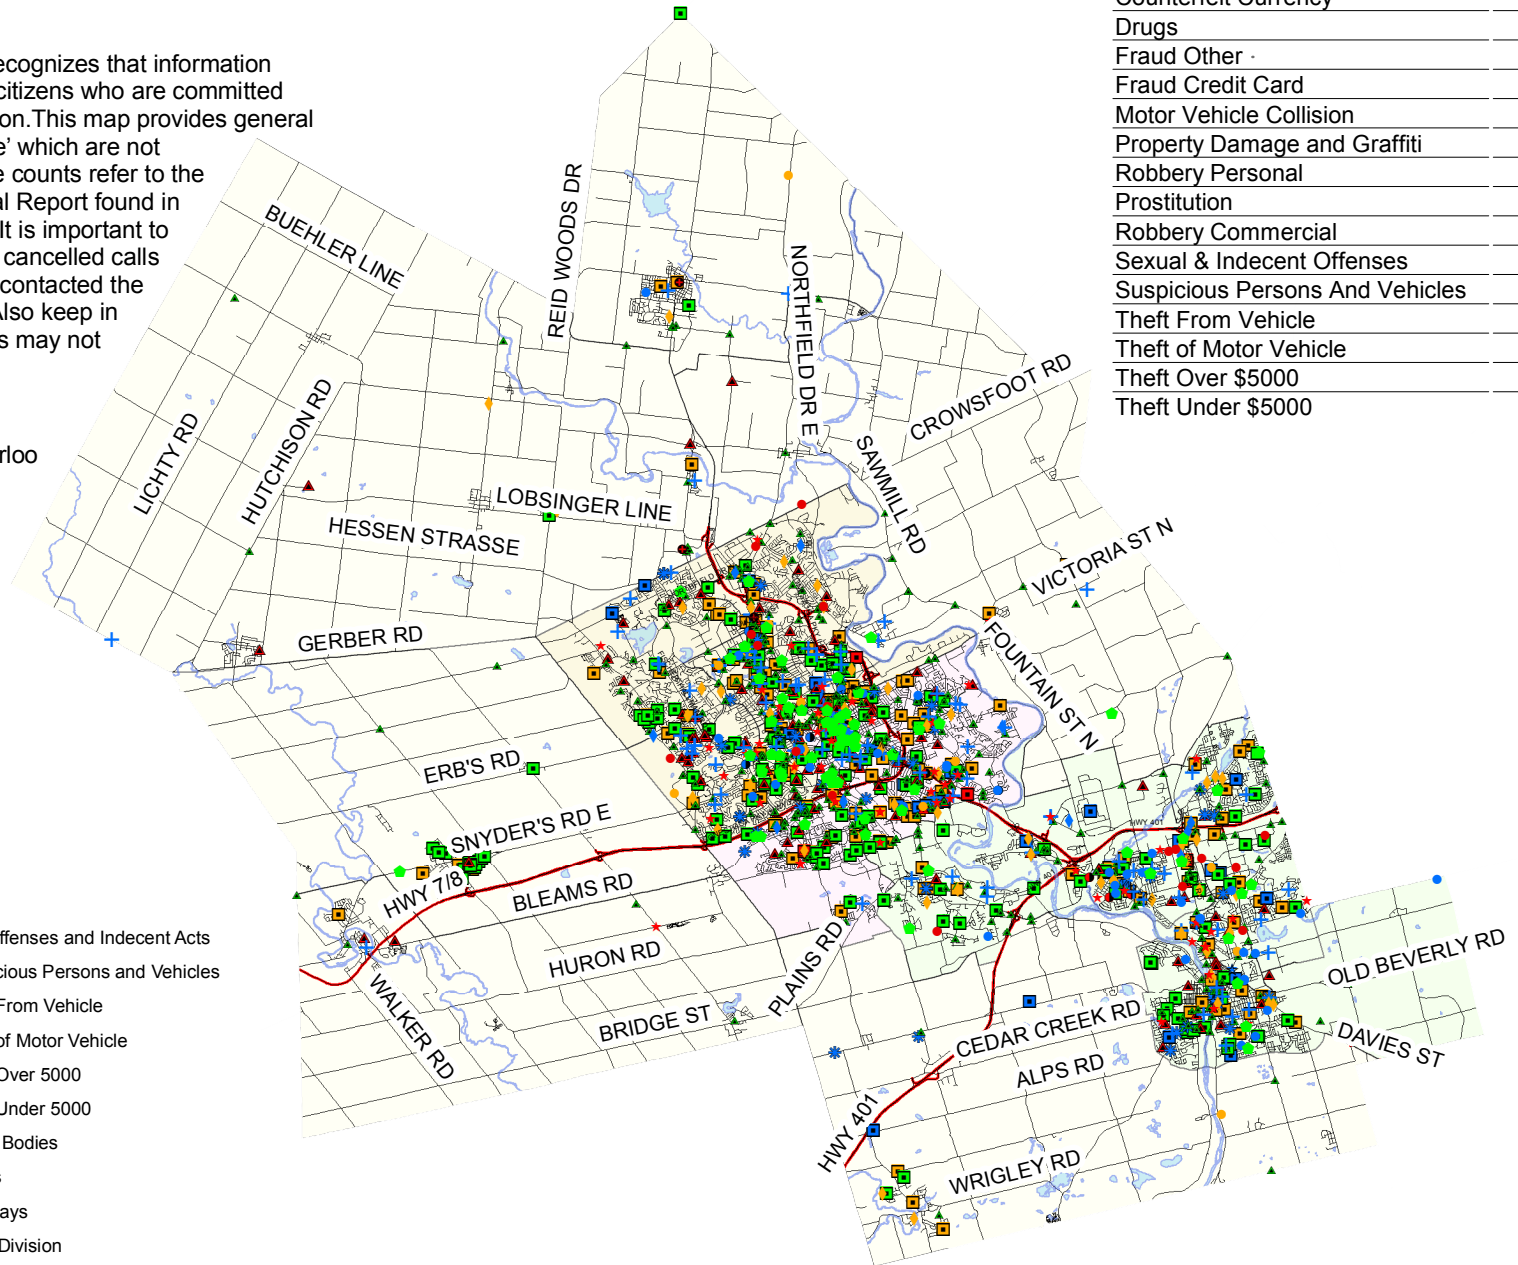

Reported Police Activity in your Neighbourhood

May 16th - 31st, 2011

The Waterloo Regional Police Service recognizes that information sharing enhances our partnership with citizens who are committed to community safety and crime prevention. This map provides general information about police 'calls for service' which are not necessarily crimes. For confirmed crime counts refer to the Waterloo Regional Police Service Annual Report found in the Publications section of this website. It is important to be aware that this map does not display cancelled calls or duplicate calls where multiple people contacted the police regarding the same occurrence. Also keep in mind that in some situations occurrences may not be displayed graphically.

Map created on: June 1st, 2011
 Data source(s): WRPS, Region of Waterloo

Occurrence	Frequency
Assault	70
Break and Enter Commercial	17
Break and Enter Other	10
Break and Enter Residential	38
Counterfeit Currency	3
Drugs	69
Fraud Other	59
Fraud Credit Card	13
Motor Vehicle Collision	433
Property Damage and Graffiti	134
Robbery Personal	7
Prostitution	9
Robbery Commercial	5
Sexual & Indecent Offenses	40
Suspicious Persons And Vehicles	119
Theft From Vehicle	160
Theft of Motor Vehicle	31
Theft Over \$5000	5
Theft Under \$5000	244

Legend

- Assault
- Break and Enter Commercial
- Break and Enter Residential
- Break and Enter Other
- Counterfeiting
- ★ Drugs
- ◆ Fraud Credit Card
- ◆ Fraud Other
- + Graffiti and Property Damage
- ▲ Motor Vehicle Collisions
- ★ Prostitution
- Robbery Commercial
- Robbery Personal
- ★ Sex Offenses and Indecent Acts
- ▲ Suspicious Persons and Vehicles
- Theft From Vehicle
- Theft of Motor Vehicle
- Theft Over 5000
- Theft Under 5000
- Water Bodies
- Roads
- Highways
- Rural Division
- North Division
- Central Division
- South Division

0 2 4 8 Kilometers