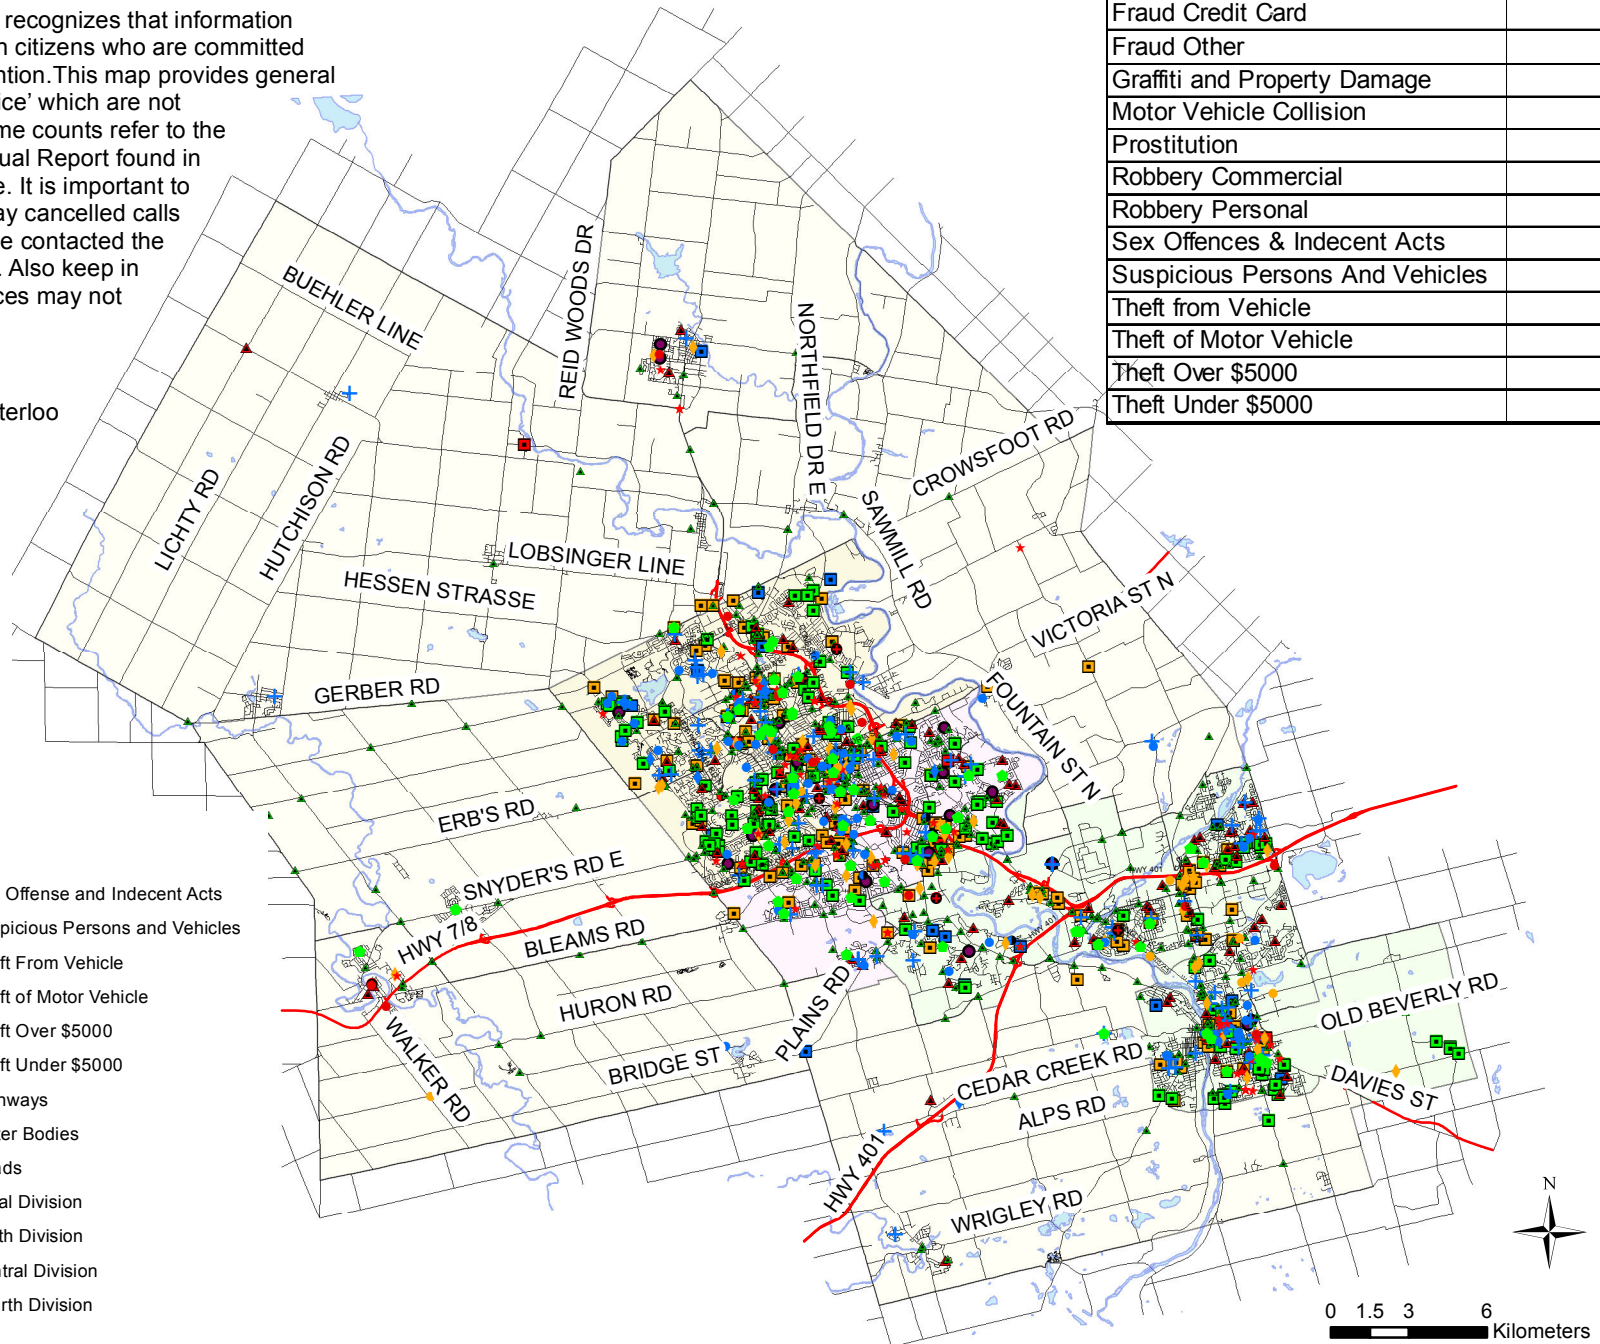

Reported Police Activity in your Neighbourhood

November 16th - 30th, 2011

The Waterloo Regional Police Service recognizes that information sharing enhances our partnership with citizens who are committed to community safety and crime prevention. This map provides general information about police 'calls for service' which are not necessarily crimes. For confirmed crime counts refer to the Waterloo Regional Police Service Annual Report found in the Publications section of this website. It is important to be aware that this map does not display cancelled calls or duplicate calls where multiple people contacted the police regarding the same occurrence. Also keep in mind that in some situations occurrences may not be displayed graphically.

Map created on: December 19, 2011
 Data source(s): WRPS, Region of Waterloo

Occurrence	Frequency
Assault	60
Break and Enter Commercial	16
Break and Enter Residential	69
Break and Enter Other	8
Counterfeit Currency	6
Drugs	87
Fraud Credit Card	6
Fraud Other	61
Graffiti and Property Damage	134
Motor Vehicle Collision	572
Prostitution	3
Robbery Commercial	1
Robbery Personal	13
Sex Offences & Indecent Acts	27
Suspicious Persons And Vehicles	135
Theft from Vehicle	147
Theft of Motor Vehicle	24
Theft Over \$5000	5
Theft Under \$5000	252

Legend

- Assault
- Break and Enter Commercial
- Break and Enter Residential
- Break and Enter Other
- Counterfeiting
- ★ Drugs
- ◆ Fraud Credit Card
- ◆ Fraud Other
- + Graffiti and Property Damage
- ▲ Motor Vehicle Collisions
- ★ Prostitution
- Robbery Commercial
- Robbery Personal
- Sex Offense and Indecent Acts
- ▲ Suspicious Persons and Vehicles
- Theft From Vehicle
- Theft of Motor Vehicle
- Theft Over \$5000
- Theft Under \$5000
- Highways
- Water Bodies
- Roads
- Rural Division
- North Division
- Central Division
- South Division

0 1.5 3 6 Kilometers