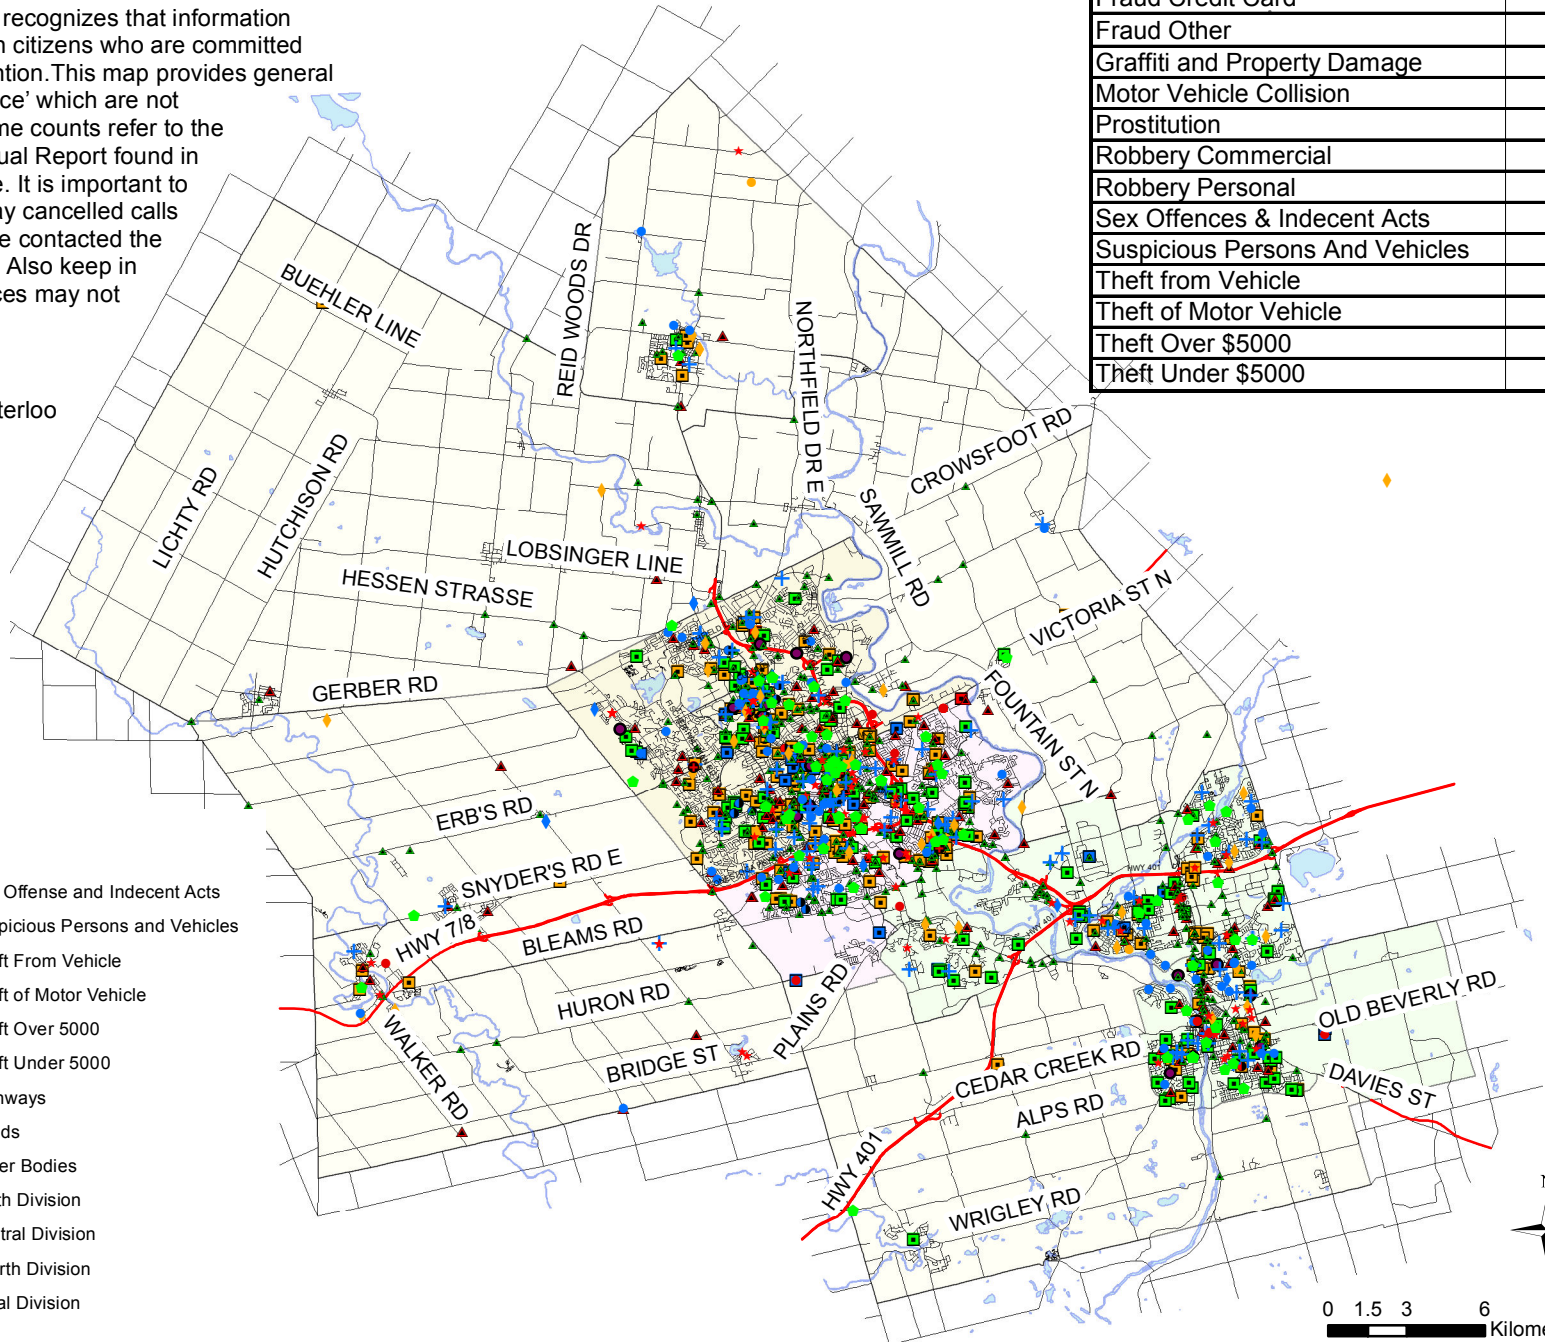

## October 1st - 15th, 2011

The Waterloo Regional Police Service recognizes that information sharing enhances our partnership with citizens who are committed to community safety and crime prevention. This map provides general information about police 'calls for service' which are not necessarily crimes. For confirmed crime counts refer to the Waterloo Regional Police Service Annual Report found in the Publications section of this website. It is important to be aware that this map does not display cancelled calls or duplicate calls where multiple people contacted the police regarding the same occurrence. Also keep in mind that in some situations occurrences may not be displayed graphically.

Map created on: November 1, 2011  
 Data source(s): WRPS, Region of Waterloo

Occurrence	Frequency
Assault	85
Break and Enter Commercial	12
Break and Enter Residential	63
Break and Enter Other	3
Counterfeit Currency	3
Drugs	99
Fraud Credit Card	9
Fraud Other	49
Graffiti and Property Damage	134
Motor Vehicle Collision	164
Prostitution	5
Robbery Commercial	3
Robbery Personal	22
Sex Offences & Indecent Acts	23
Suspicious Persons And Vehicles	139
Theft from Vehicle	125
Theft of Motor Vehicle	23
Theft Over \$5000	2
Theft Under \$5000	275

### Legend

- Assault
- Break and Enter Commercial
- Break and Enter Other
- Break and Enter Residential
- Counterfeiting
- ★ Drugs
- ◆ Fraud Credit Card
- ◆ Fraud Other
- + Property Damage and Graffiti
- ▲ Motor Vehicle Collisions
- ★ Prostitution
- Robbery Commercial
- Robbery Personal
- Sex Offense and Indecent Acts
- ▲ Suspicious Persons and Vehicles
- Theft From Vehicle
- Theft of Motor Vehicle
- Theft Over 5000
- Theft Under 5000
- Highways
- Roads
- Water Bodies
- North Division
- Central Division
- South Division
- Rural Division

0 1.5 3 6 Kilometers