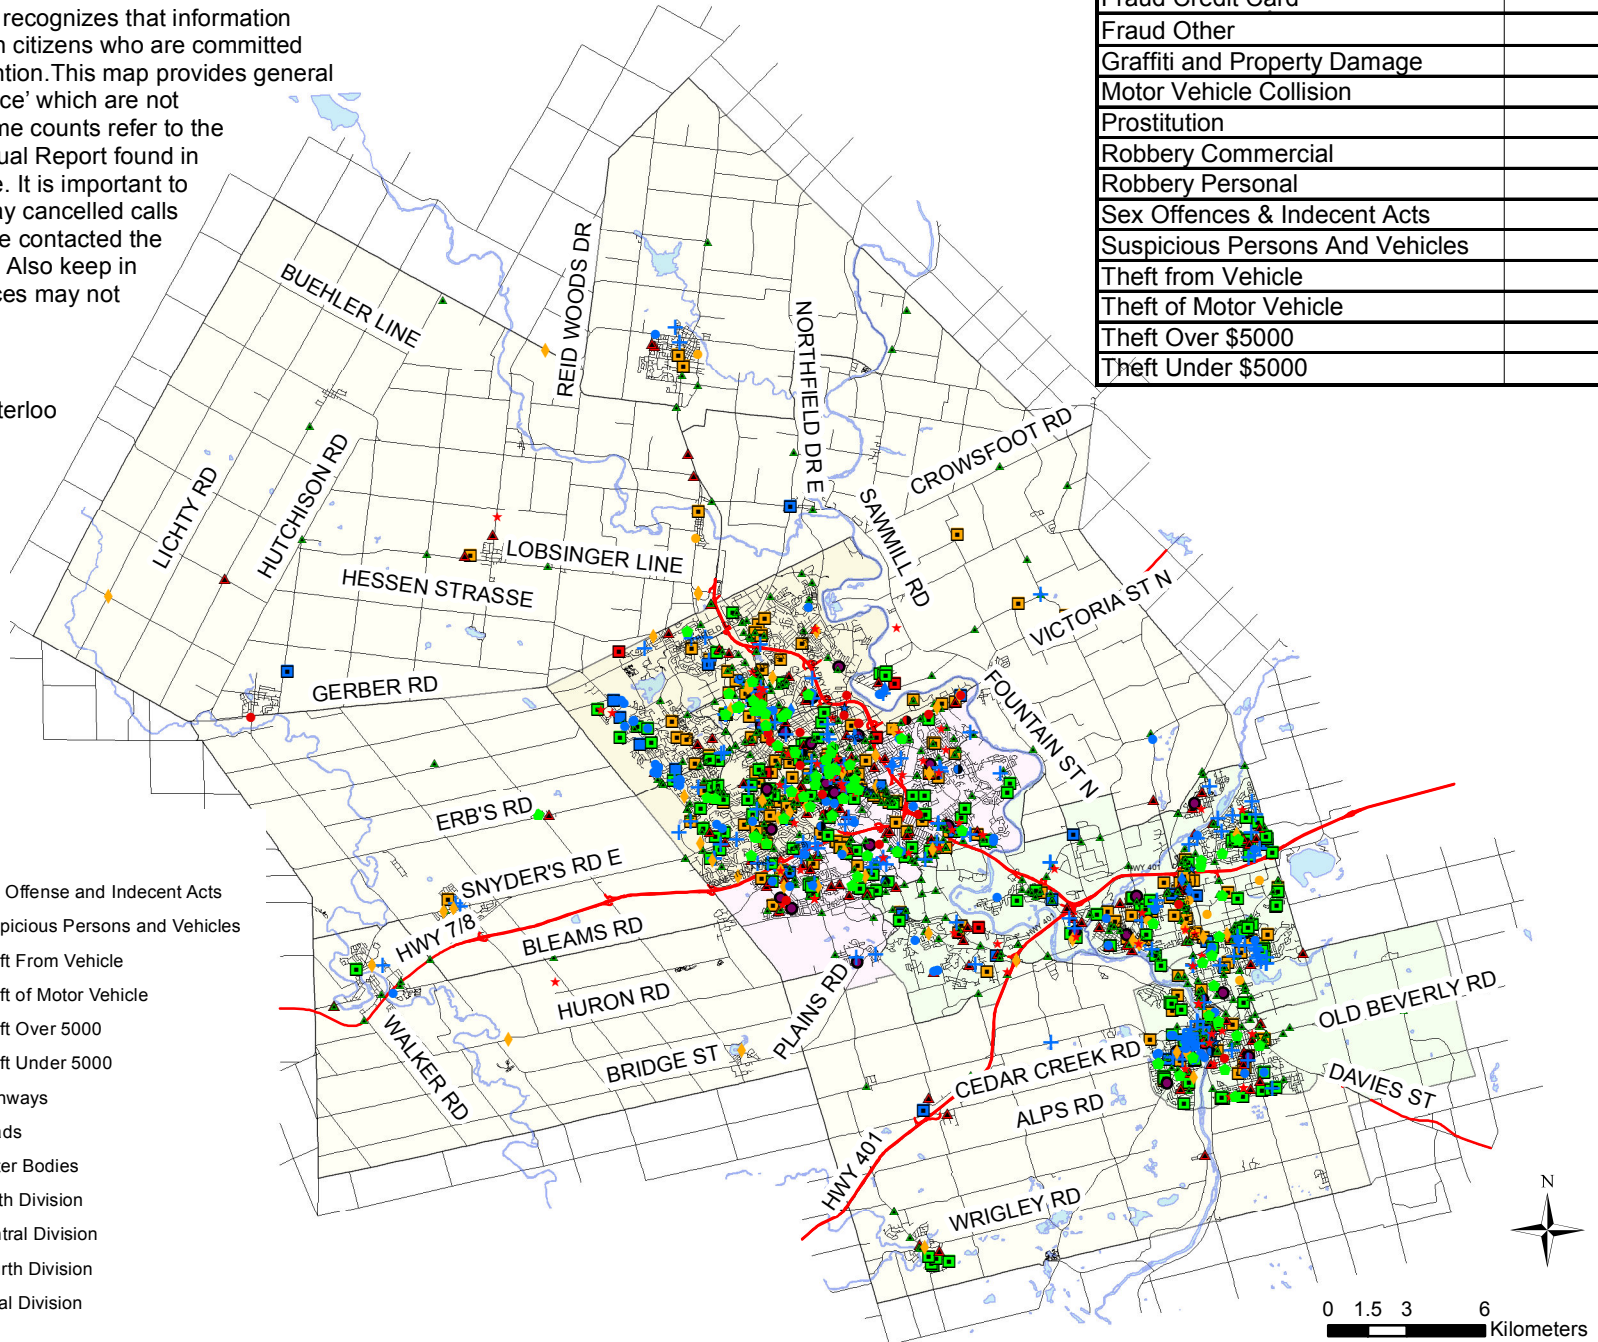

Reported Police Activity in your Neighbourhood

October 16th - 31st, 2011

The Waterloo Regional Police Service recognizes that information sharing enhances our partnership with citizens who are committed to community safety and crime prevention. This map provides general information about police 'calls for service' which are not necessarily crimes. For confirmed crime counts refer to the Waterloo Regional Police Service Annual Report found in the Publications section of this website. It is important to be aware that this map does not display cancelled calls or duplicate calls where multiple people contacted the police regarding the same occurrence. Also keep in mind that in some situations occurrences may not be displayed graphically.

Map created on: November 1, 2011
 Data source(s): WRPS, Region of Waterloo

Occurrence	Frequency
Assault	74
Break and Enter Commercial	18
Break and Enter Residential	84
Break and Enter Other	9
Counterfeit Currency	0
Drugs	94
Fraud Credit Card	6
Fraud Other	61
Graffiti and Property Damage	175
Motor Vehicle Collision	574
Prostitution	16
Robbery Commercial	3
Robbery Personal	10
Sex Offences & Indecent Acts	32
Suspicious Persons And Vehicles	145
Theft from Vehicle	178
Theft of Motor Vehicle	23
Theft Over \$5000	6
Theft Under \$5000	306

Legend

- Assault
- Break and Enter Commercial
- Break and Enter Other
- Break and Enter Residential
- Counterfeiting
- ★ Drugs
- ◆ Fraud Credit Card
- ◆ Fraud Other
- + Property Damage and Graffiti
- ▲ Motor Vehicle Collisions
- ★ Prostitution
- Robbery Commercial
- Robbery Personal
- Sex Offense and Indecent Acts
- ▲ Suspicious Persons and Vehicles
- Theft From Vehicle
- Theft of Motor Vehicle
- Theft Over 5000
- Theft Under 5000
- Highways
- Roads
- Water Bodies
- North Division
- Central Division
- South Division
- Rural Division

0 1.5 3 6 Kilometers