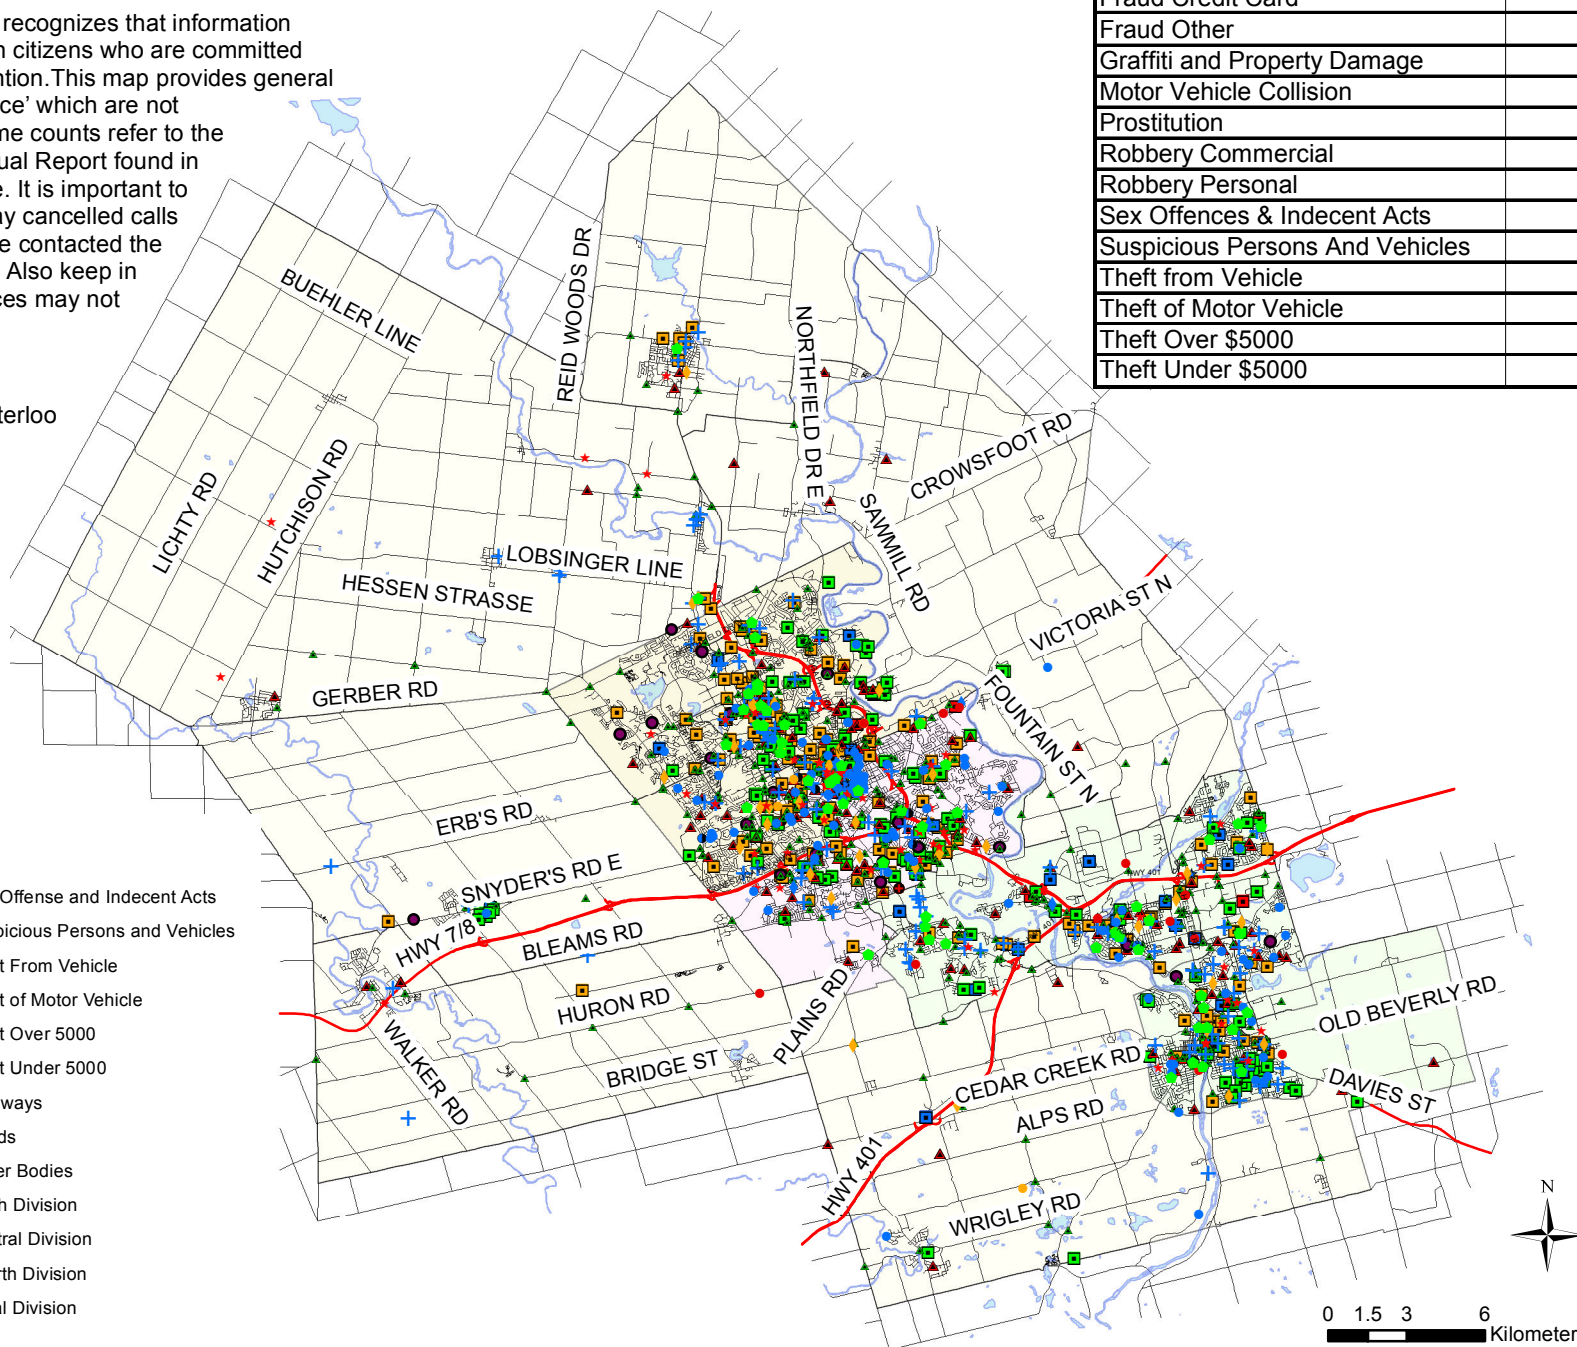

Reported Police Activity in your Neighbourhood

September 1st - 16th, 2011

The Waterloo Regional Police Service recognizes that information sharing enhances our partnership with citizens who are committed to community safety and crime prevention. This map provides general information about police 'calls for service' which are not necessarily crimes. For confirmed crime counts refer to the Waterloo Regional Police Service Annual Report found in the Publications section of this website. It is important to be aware that this map does not display cancelled calls or duplicate calls where multiple people contacted the police regarding the same occurrence. Also keep in mind that in some situations occurrences may not be displayed graphically.

Map created on: September 19, 2011
 Data source(s): WRPS, Region of Waterloo

Occurrence	Frequency
Assault	60
Break and Enter Commercial	17
Break and Enter Residential	110
Break and Enter Other	8
Counterfeit Currency	1
Drugs	90
Fraud Credit Card	6
Fraud Other	42
Graffiti and Property Damage	160
Motor Vehicle Collision	485
Prostitution	8
Robbery Commercial	2
Robbery Personal	13
Sex Offences & Indecent Acts	28
Suspicious Persons And Vehicles	154
Theft from Vehicle	149
Theft of Motor Vehicle	31
Theft Over \$5000	5
Theft Under \$5000	278

Legend

- Assault
- Break and Enter Commercial
- Break and Enter Other
- Break and Enter Residential
- Counterfeiting
- ★ Drugs
- ◆ Fraud Credit Card
- ◆ Fraud Other
- + Graffiti and Property Damage
- ▲ Motor Vehicle Collisions
- ★ Prostitution
- Robbery Commercial
- Robbery Personal
- Sex Offense and Indecent Acts
- ▲ Suspicious Persons and Vehicles
- Theft From Vehicle
- Theft of Motor Vehicle
- Theft Over 5000
- Theft Under 5000
- Highways
- Roads
- Water Bodies
- North Division
- Central Division
- South Division
- Rural Division

0 1.5 3 6 Kilometers